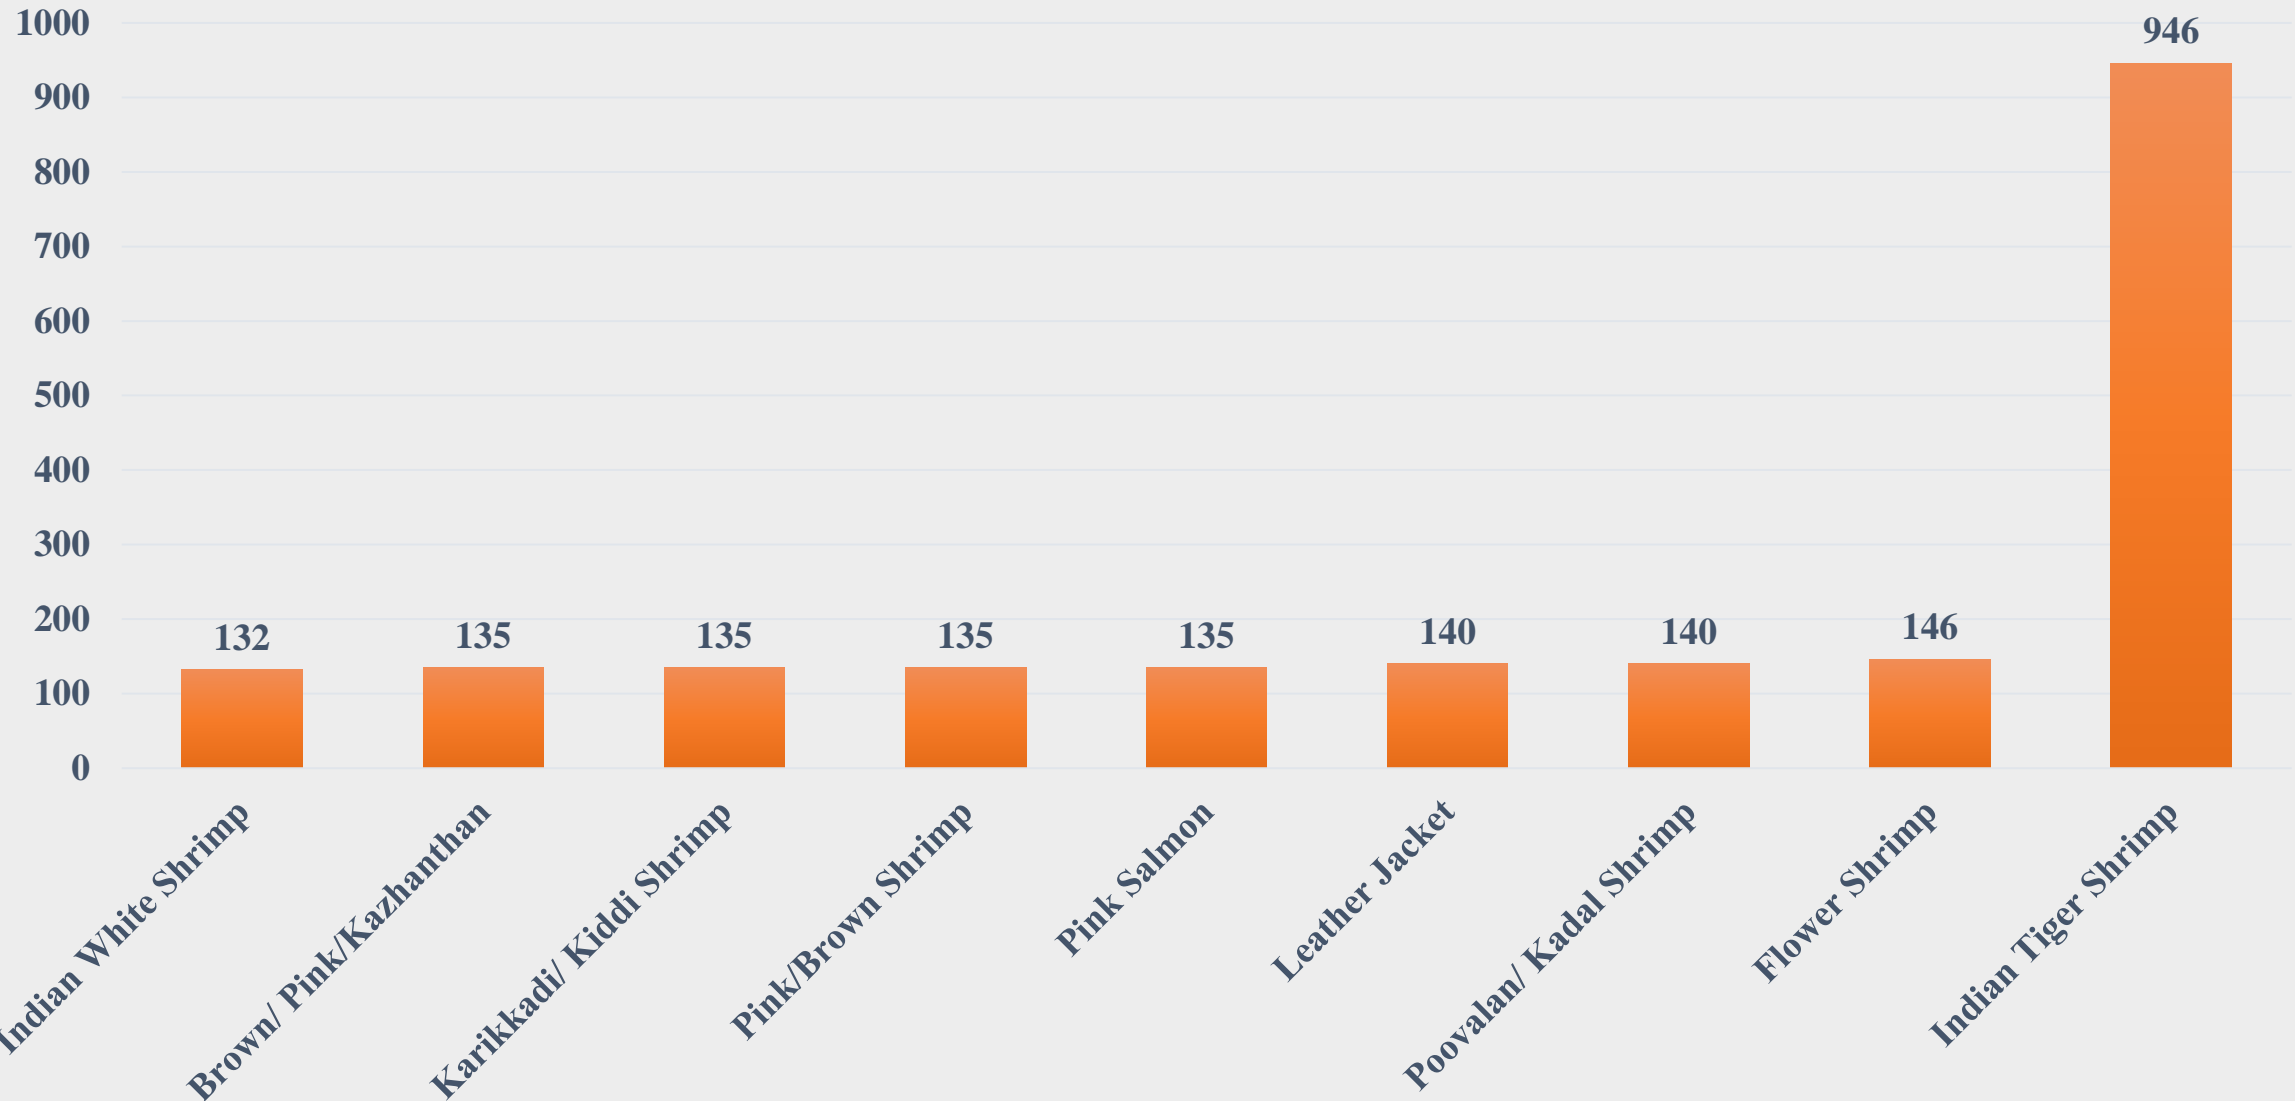

Average Price (Rs. Per Kg) of Marine Species at Fish Landing Centres in Tamil Nadu

For the Period 24.11.2025 to 30.11.2025

Data Source: NETFISH, MPEDA