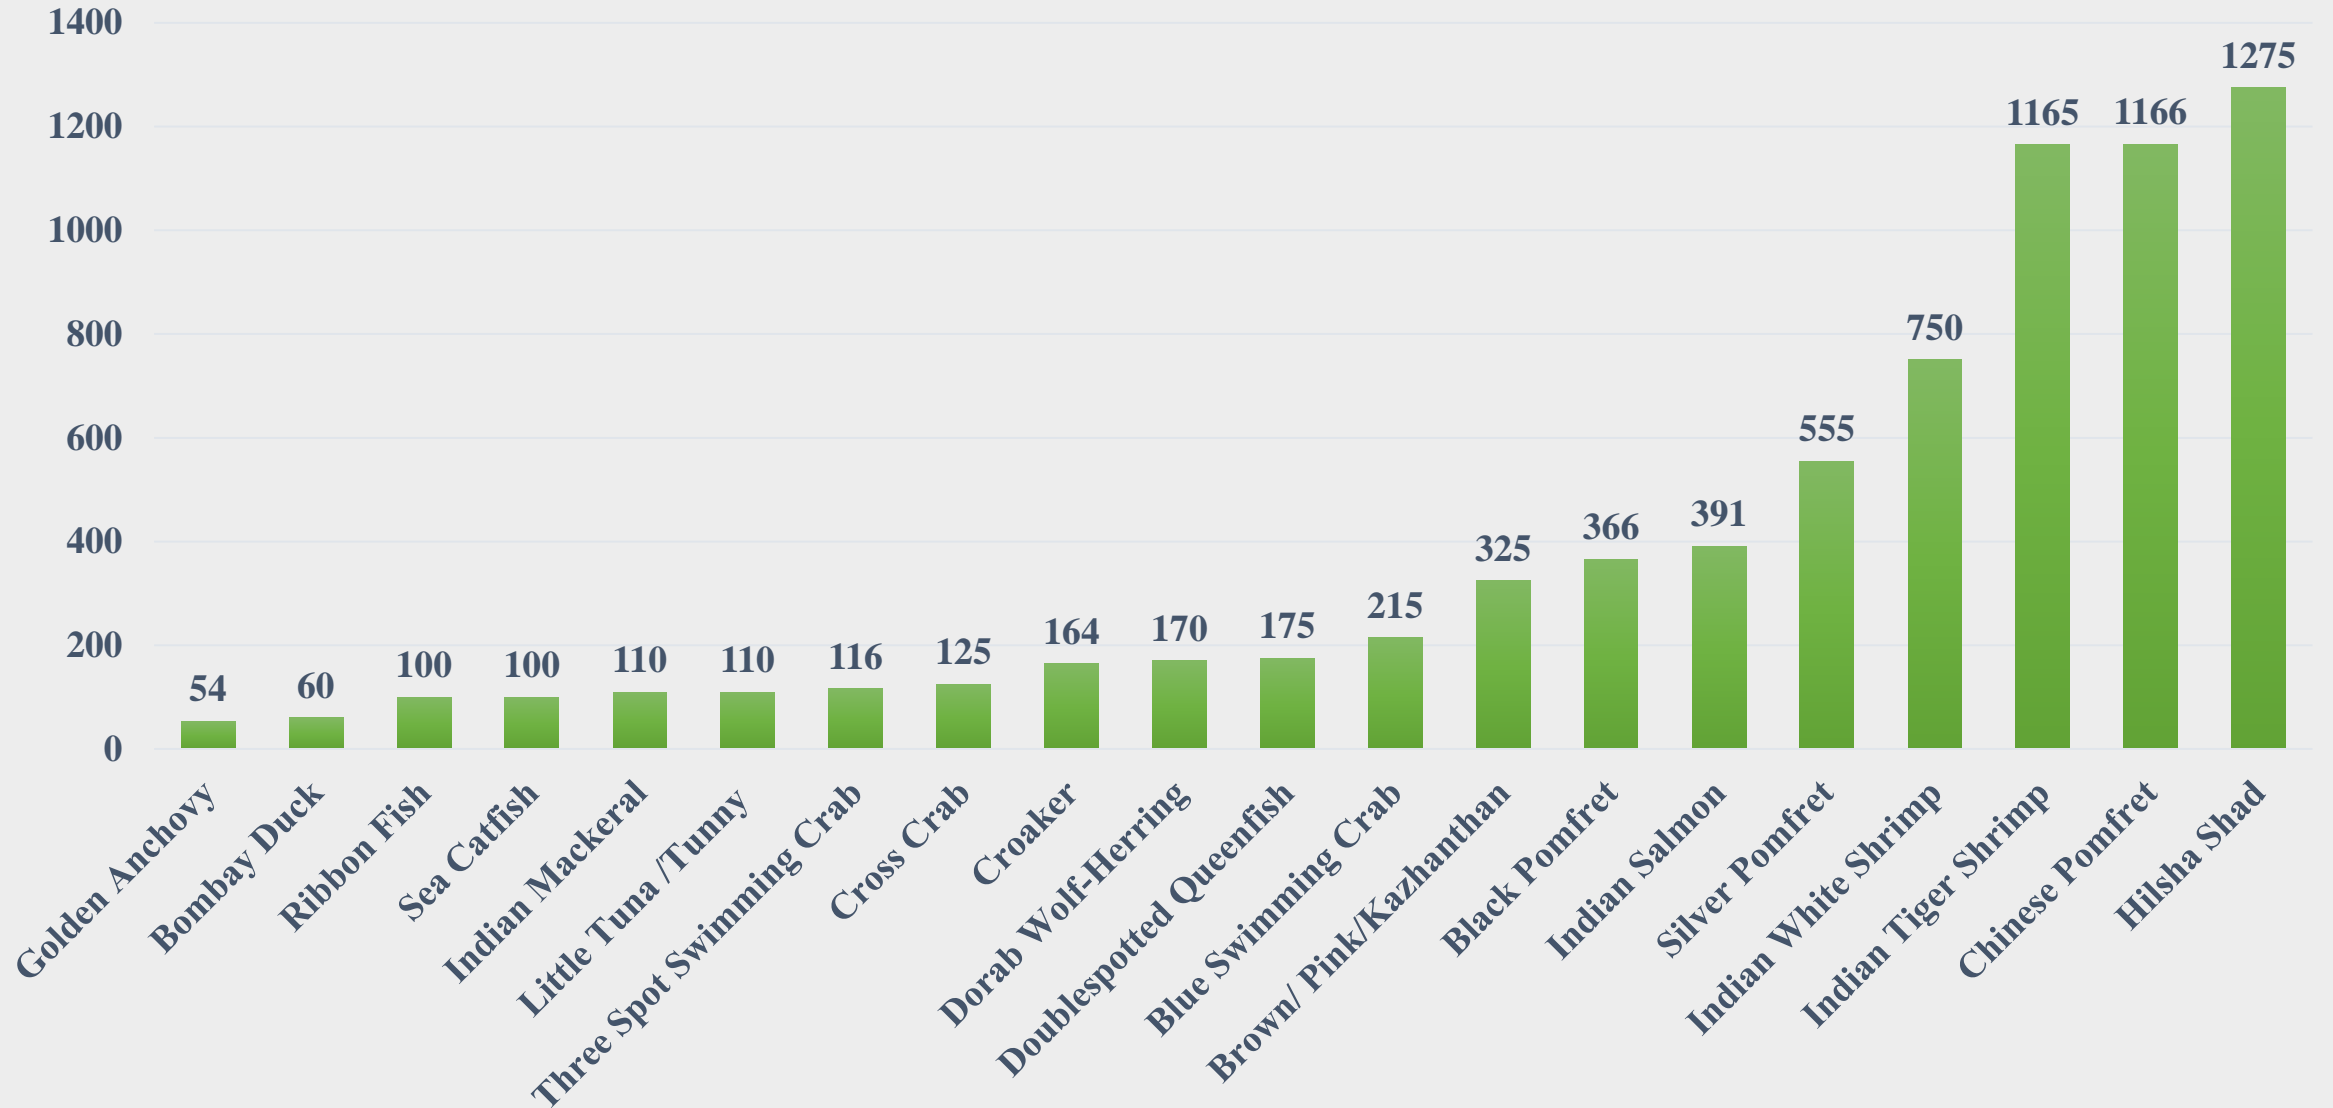

Average Price (Rs. per Kg) of Marine Species at Fishing Harbours in West Bengal

For the Period 24.11.2025 to 30.11.2025

Data Source: NETFISH, MPEDA