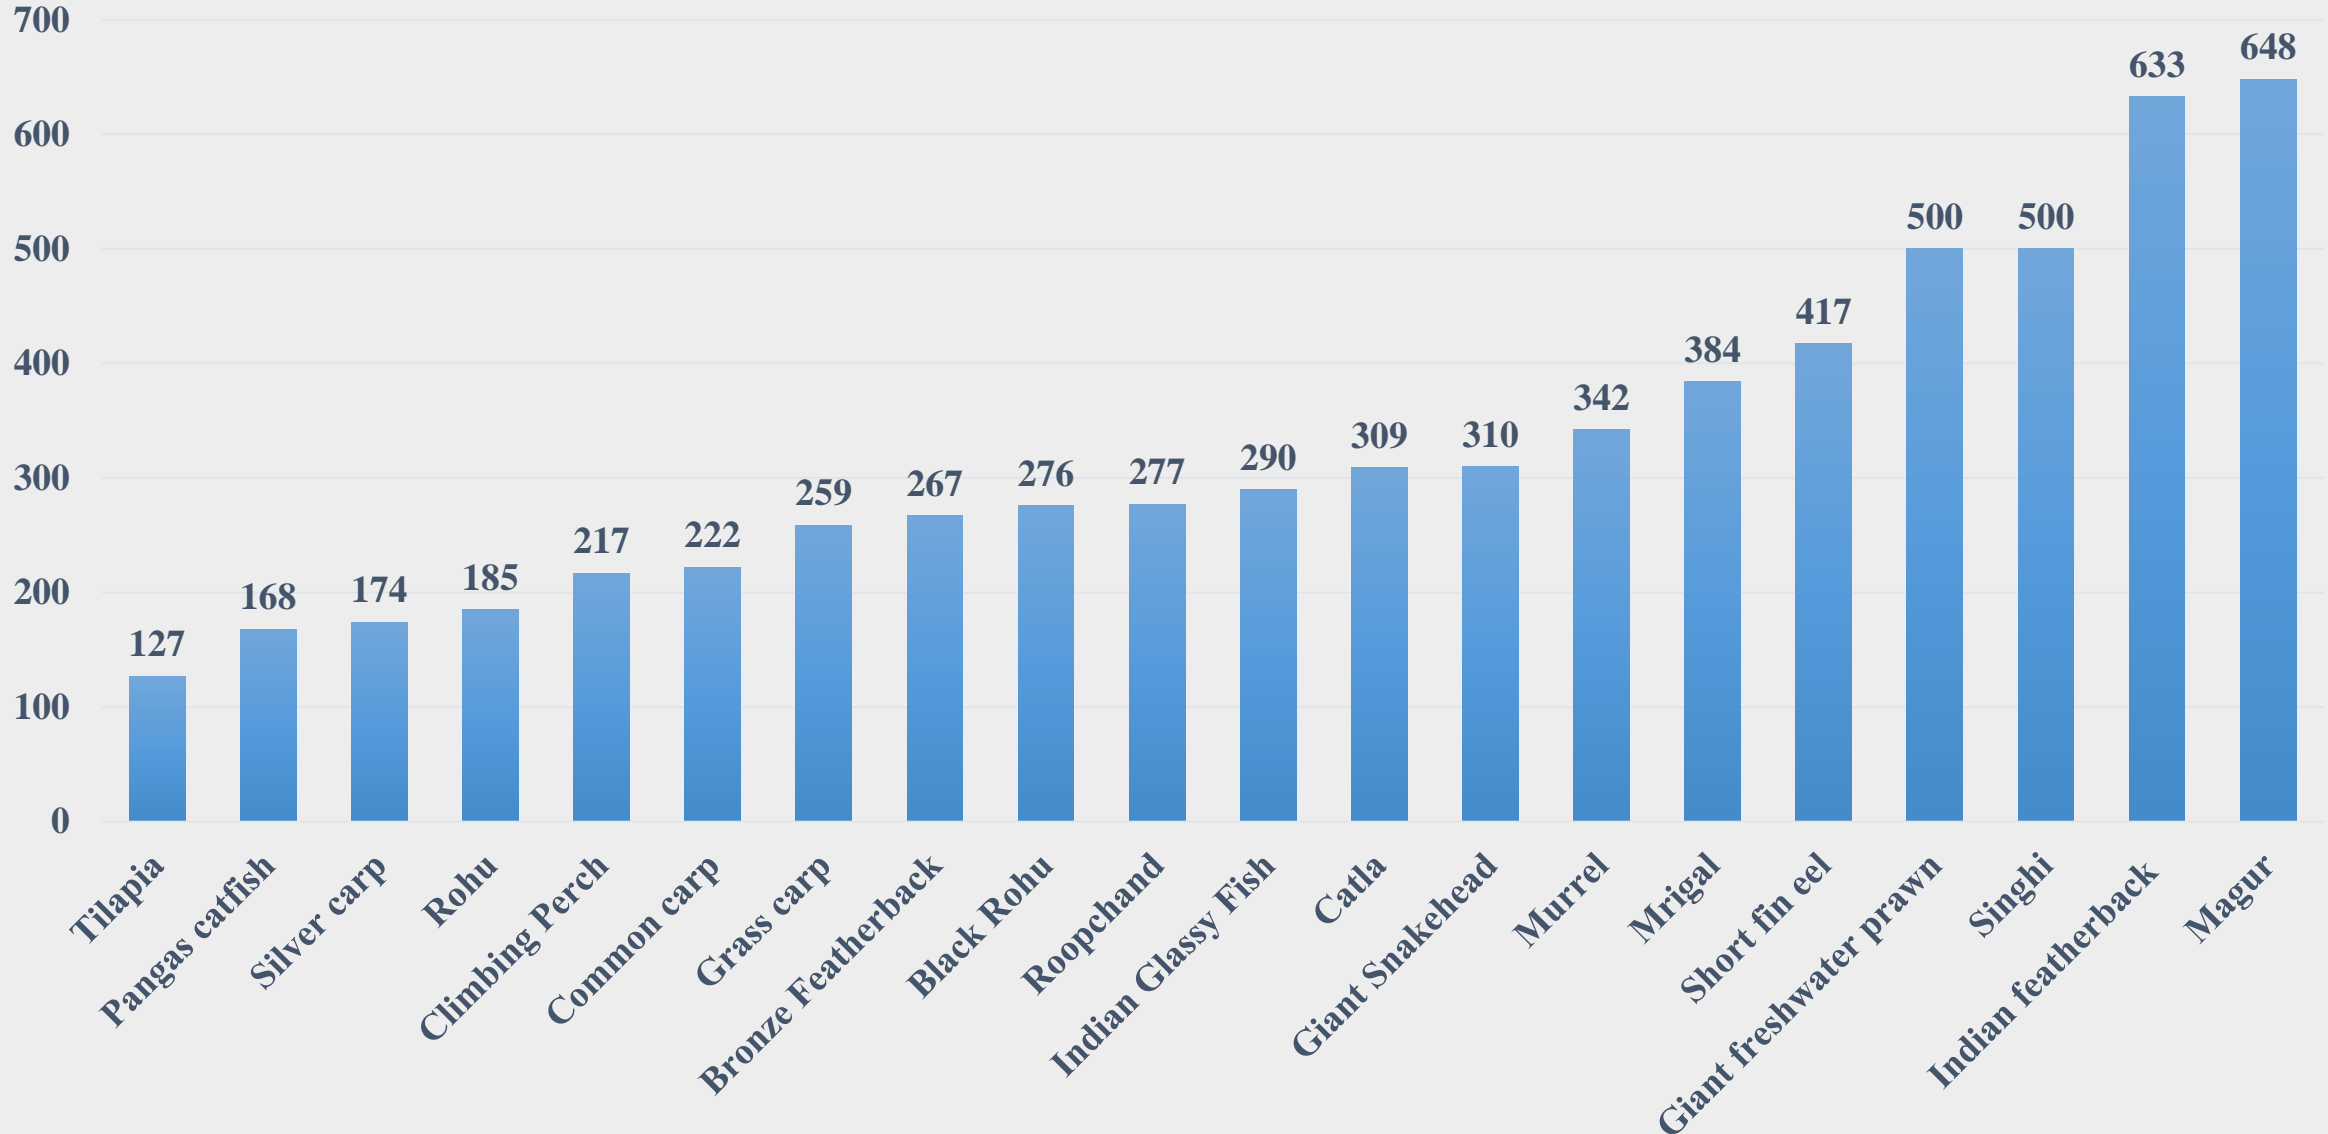

Average Retail Price (Rs. Per Kg) of Various Fish Species in Manipur

For the Period 24.11.2025 to 30.11.2025

For further details visit: <https://fmpisnfdb.in>