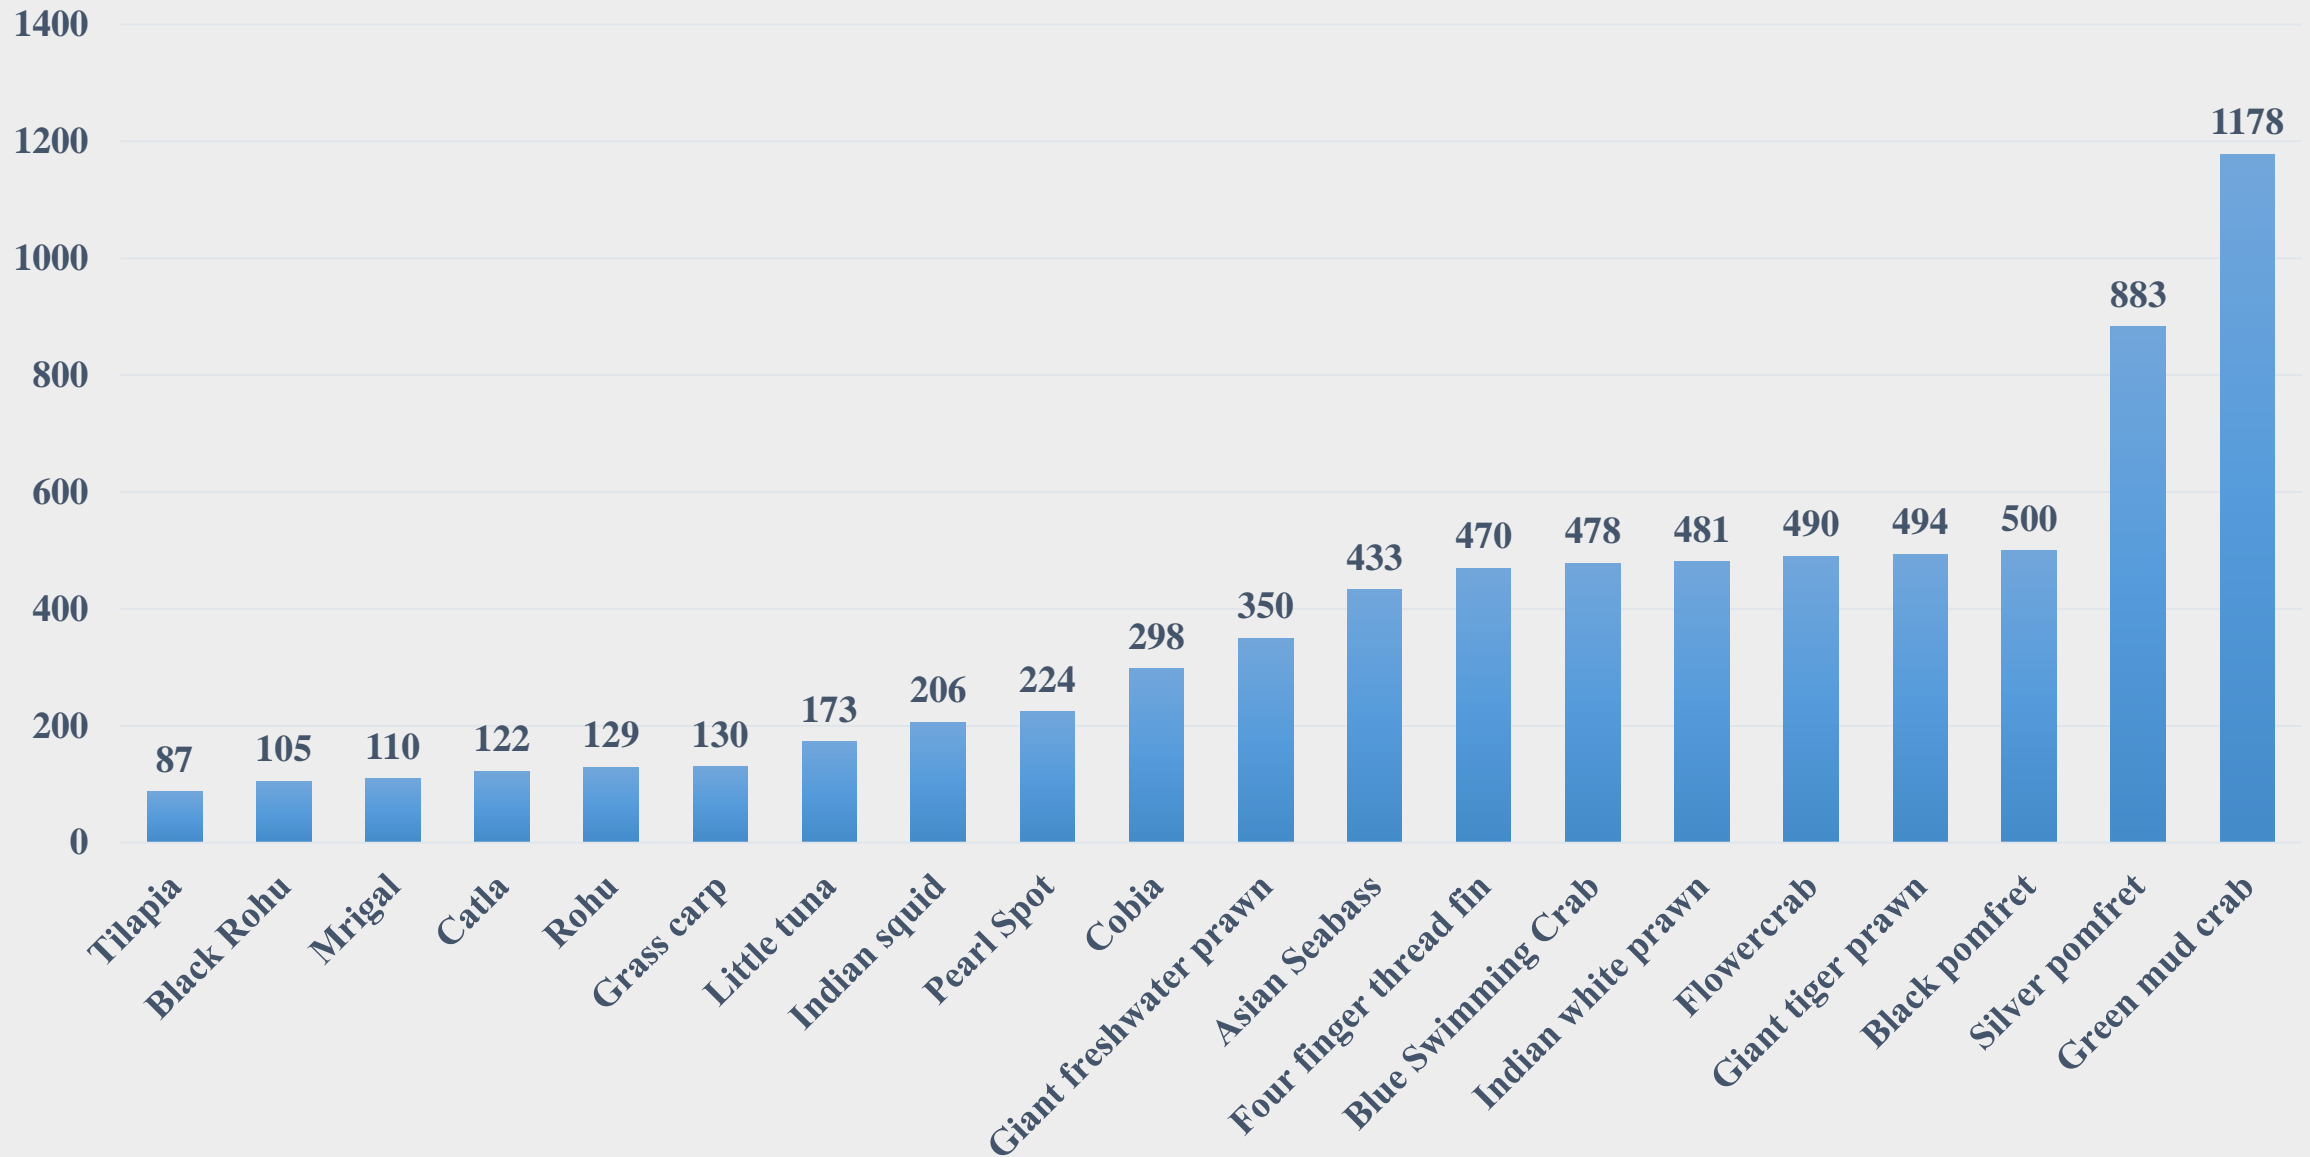

Average Retail Price (Rs. Per Kg) of Various Fish Species in Tamil Nadu

For the Period 24.11.2025 to 30.11.2025

For further details visit: <https://fmpisnfdb.in>