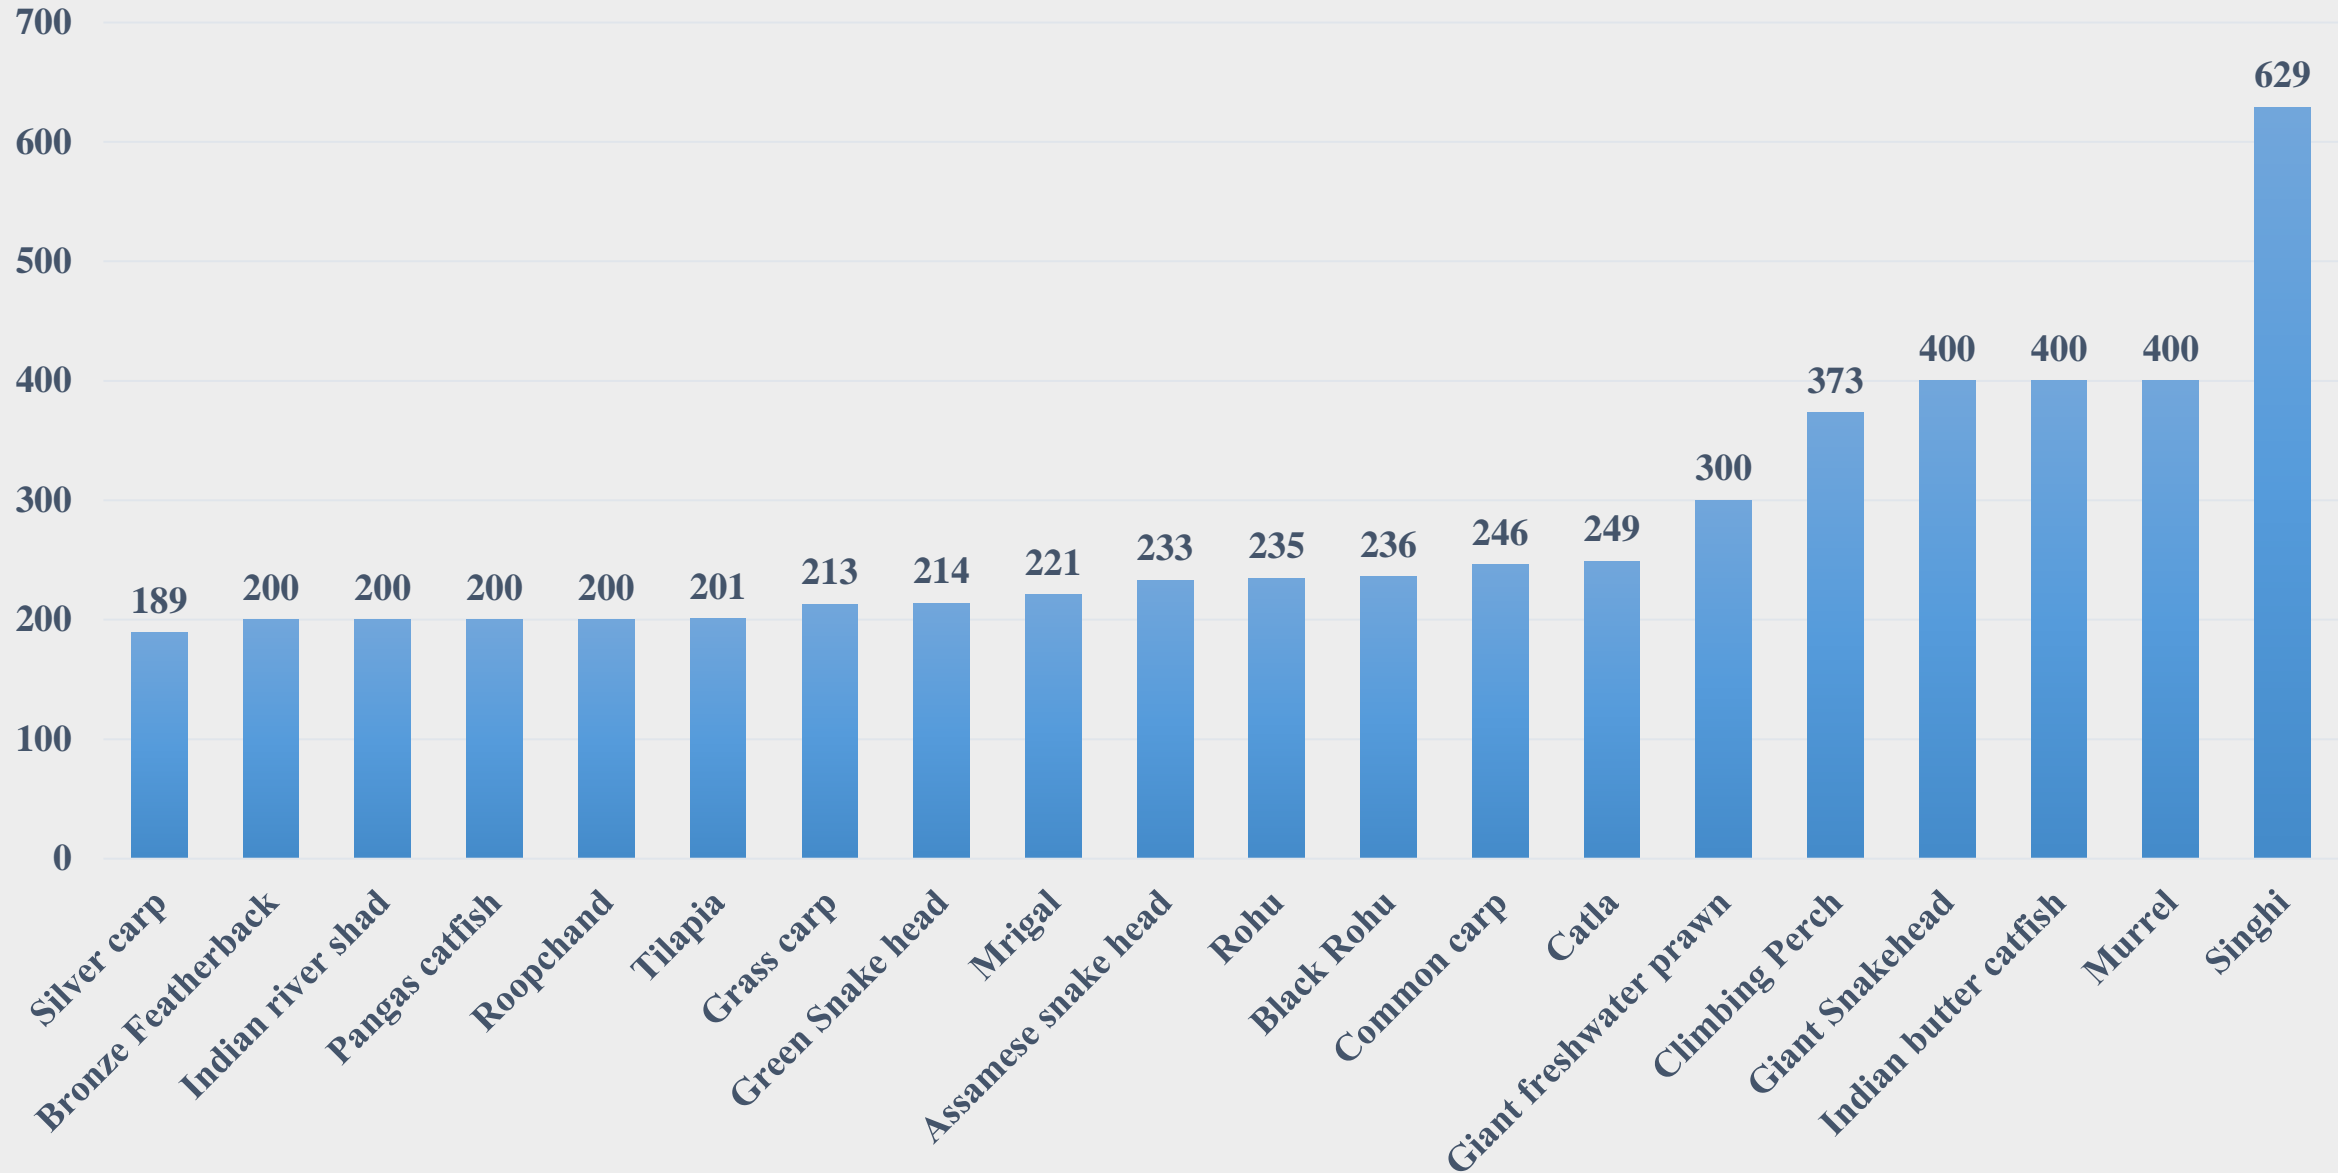

Average Retail Price (Rs. Per Kg) of Various Fish Species in Assam

For the Period 24.11.2025 to 30.11.2025

For further details visit: <https://fmpisnfdb.in>