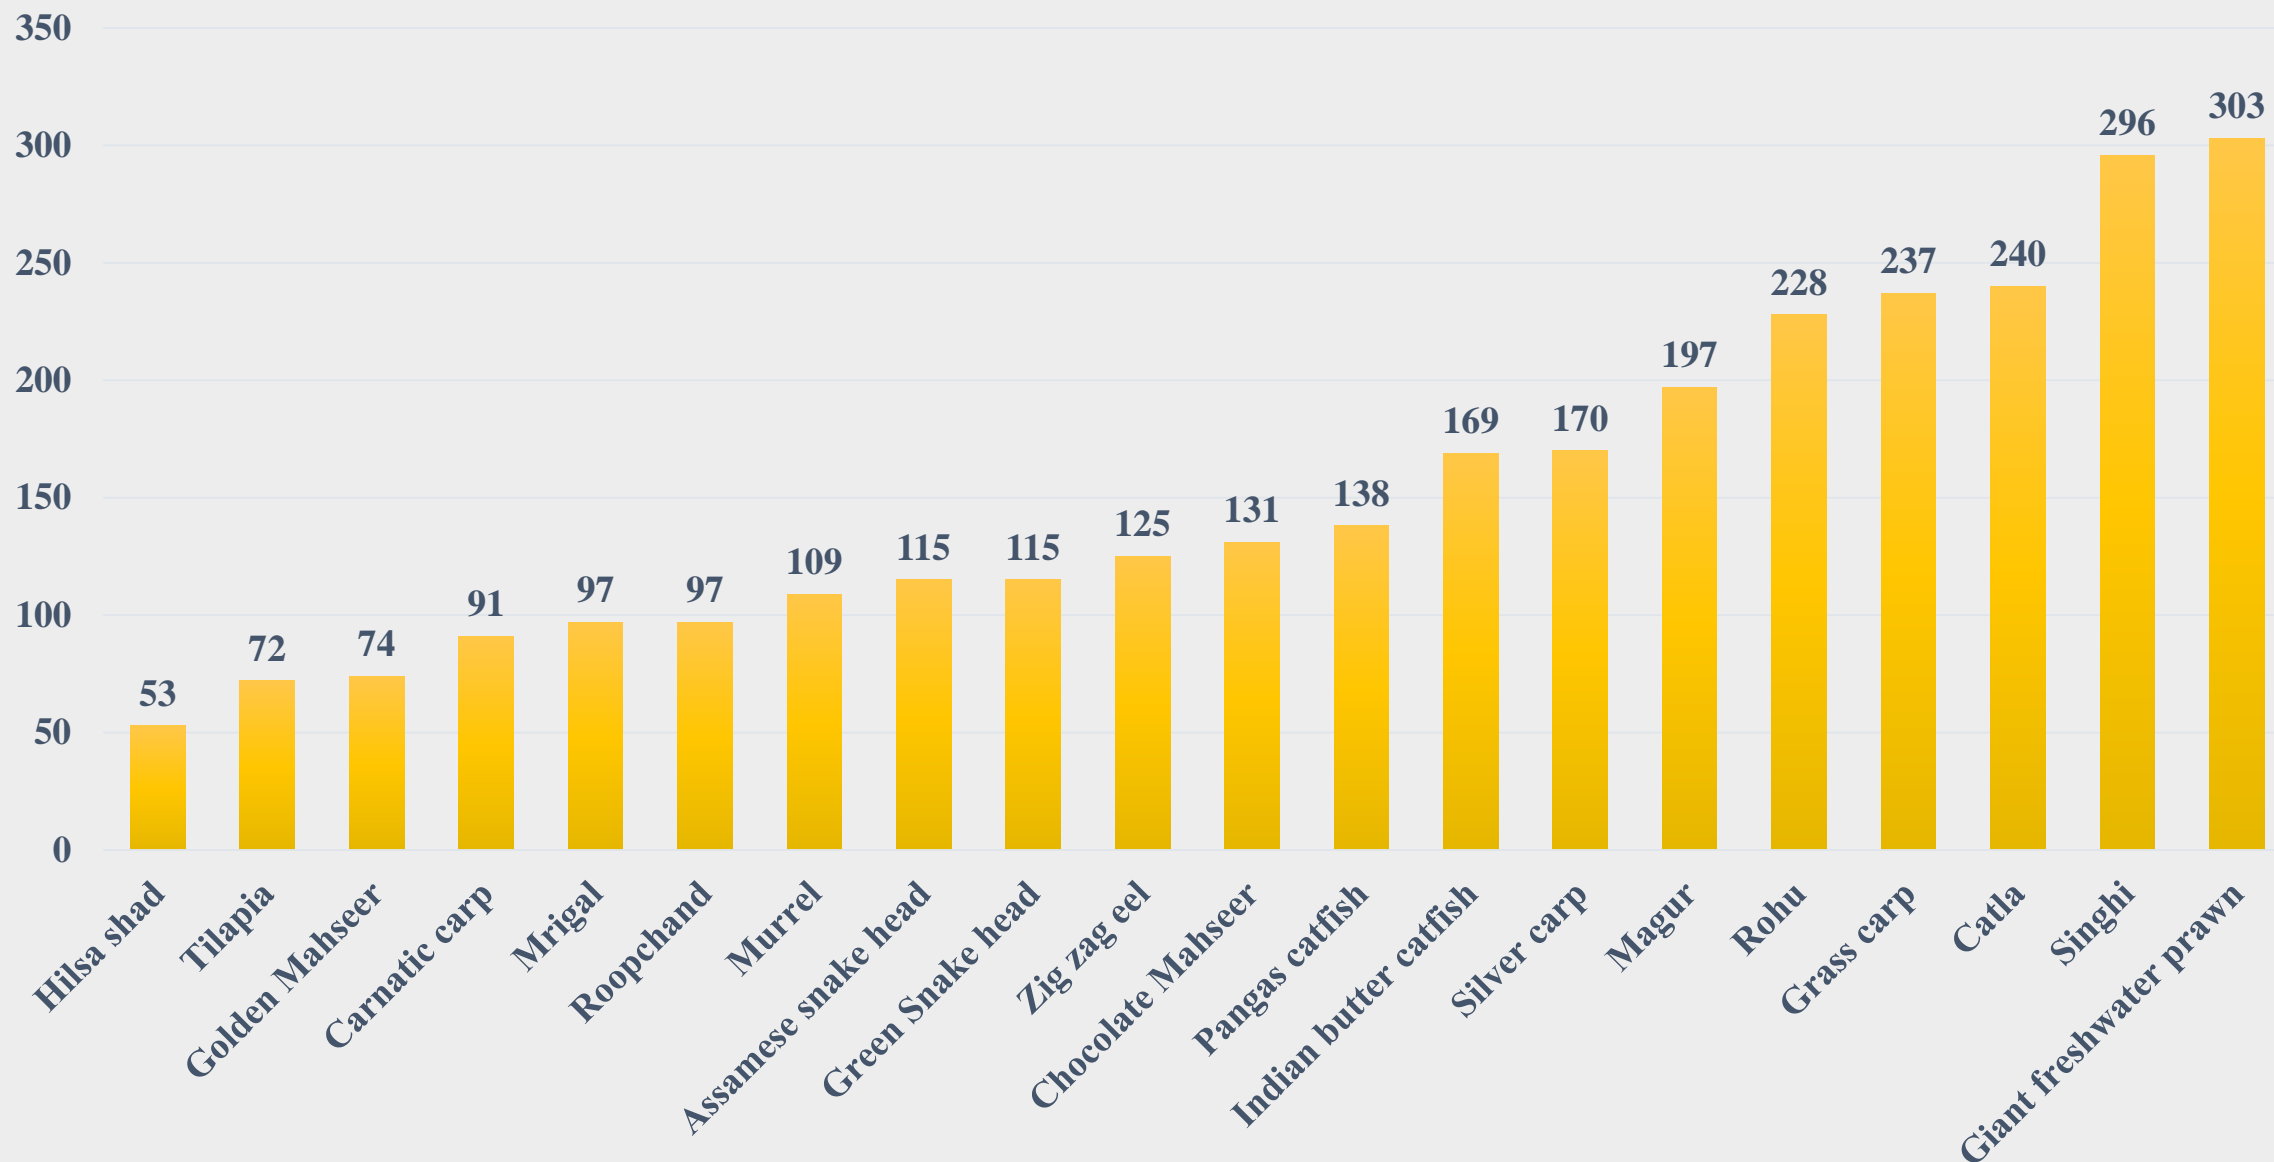

Average Wholesale Price (Rs. Per Kg) of Various Fish Species in Bihar

For the Period 24.11.2025 to 30.11.2025

For further details visit: <https://fmpisnfdb.in>