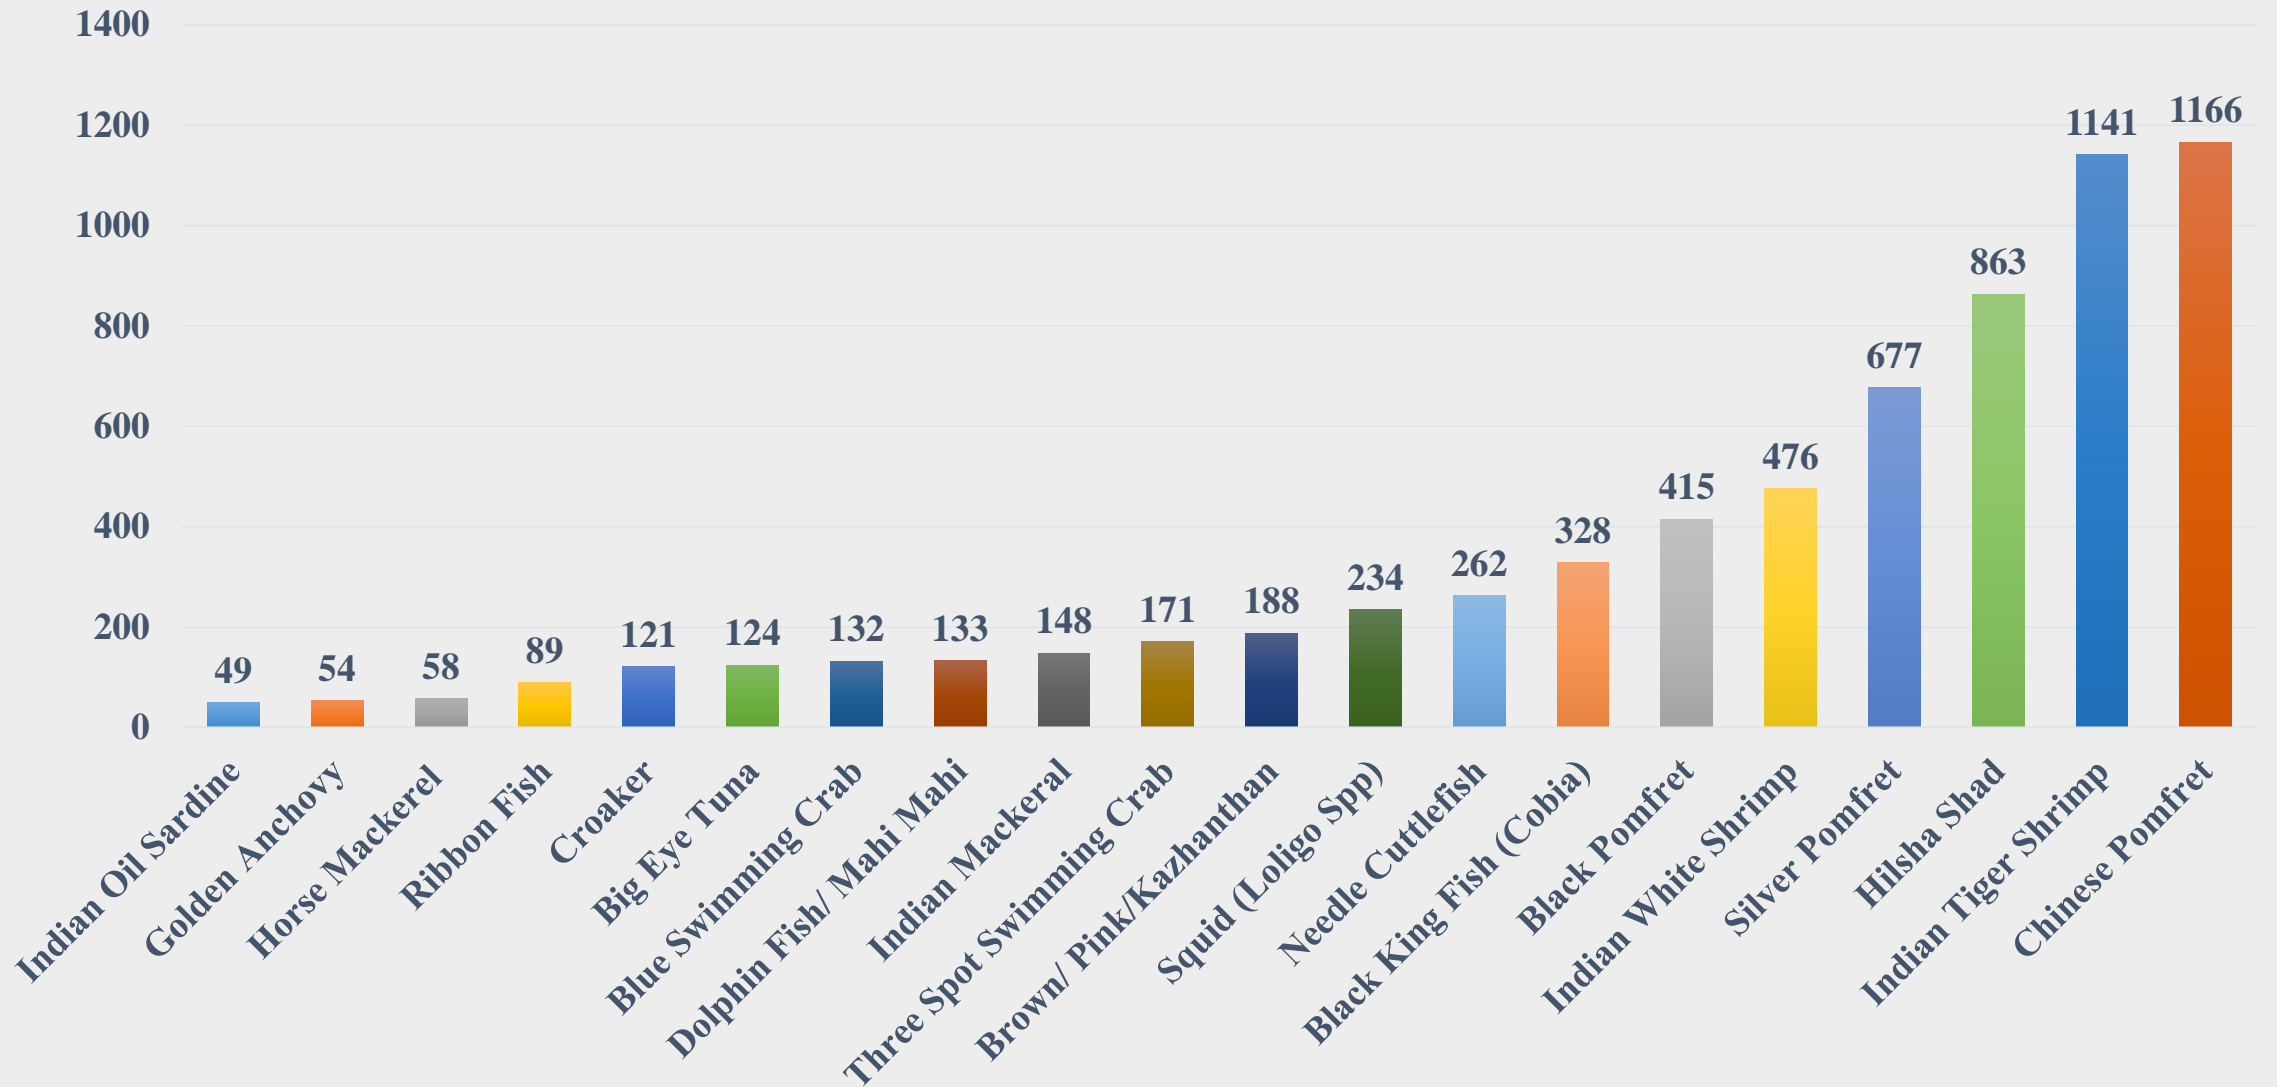

Average Price (Rs. per Kg) of Marine Fish Species across Fishing Harbours of India

For the Period 24.11.2025 to 30.11.2025

Data Source: NETFISH, MPEDA