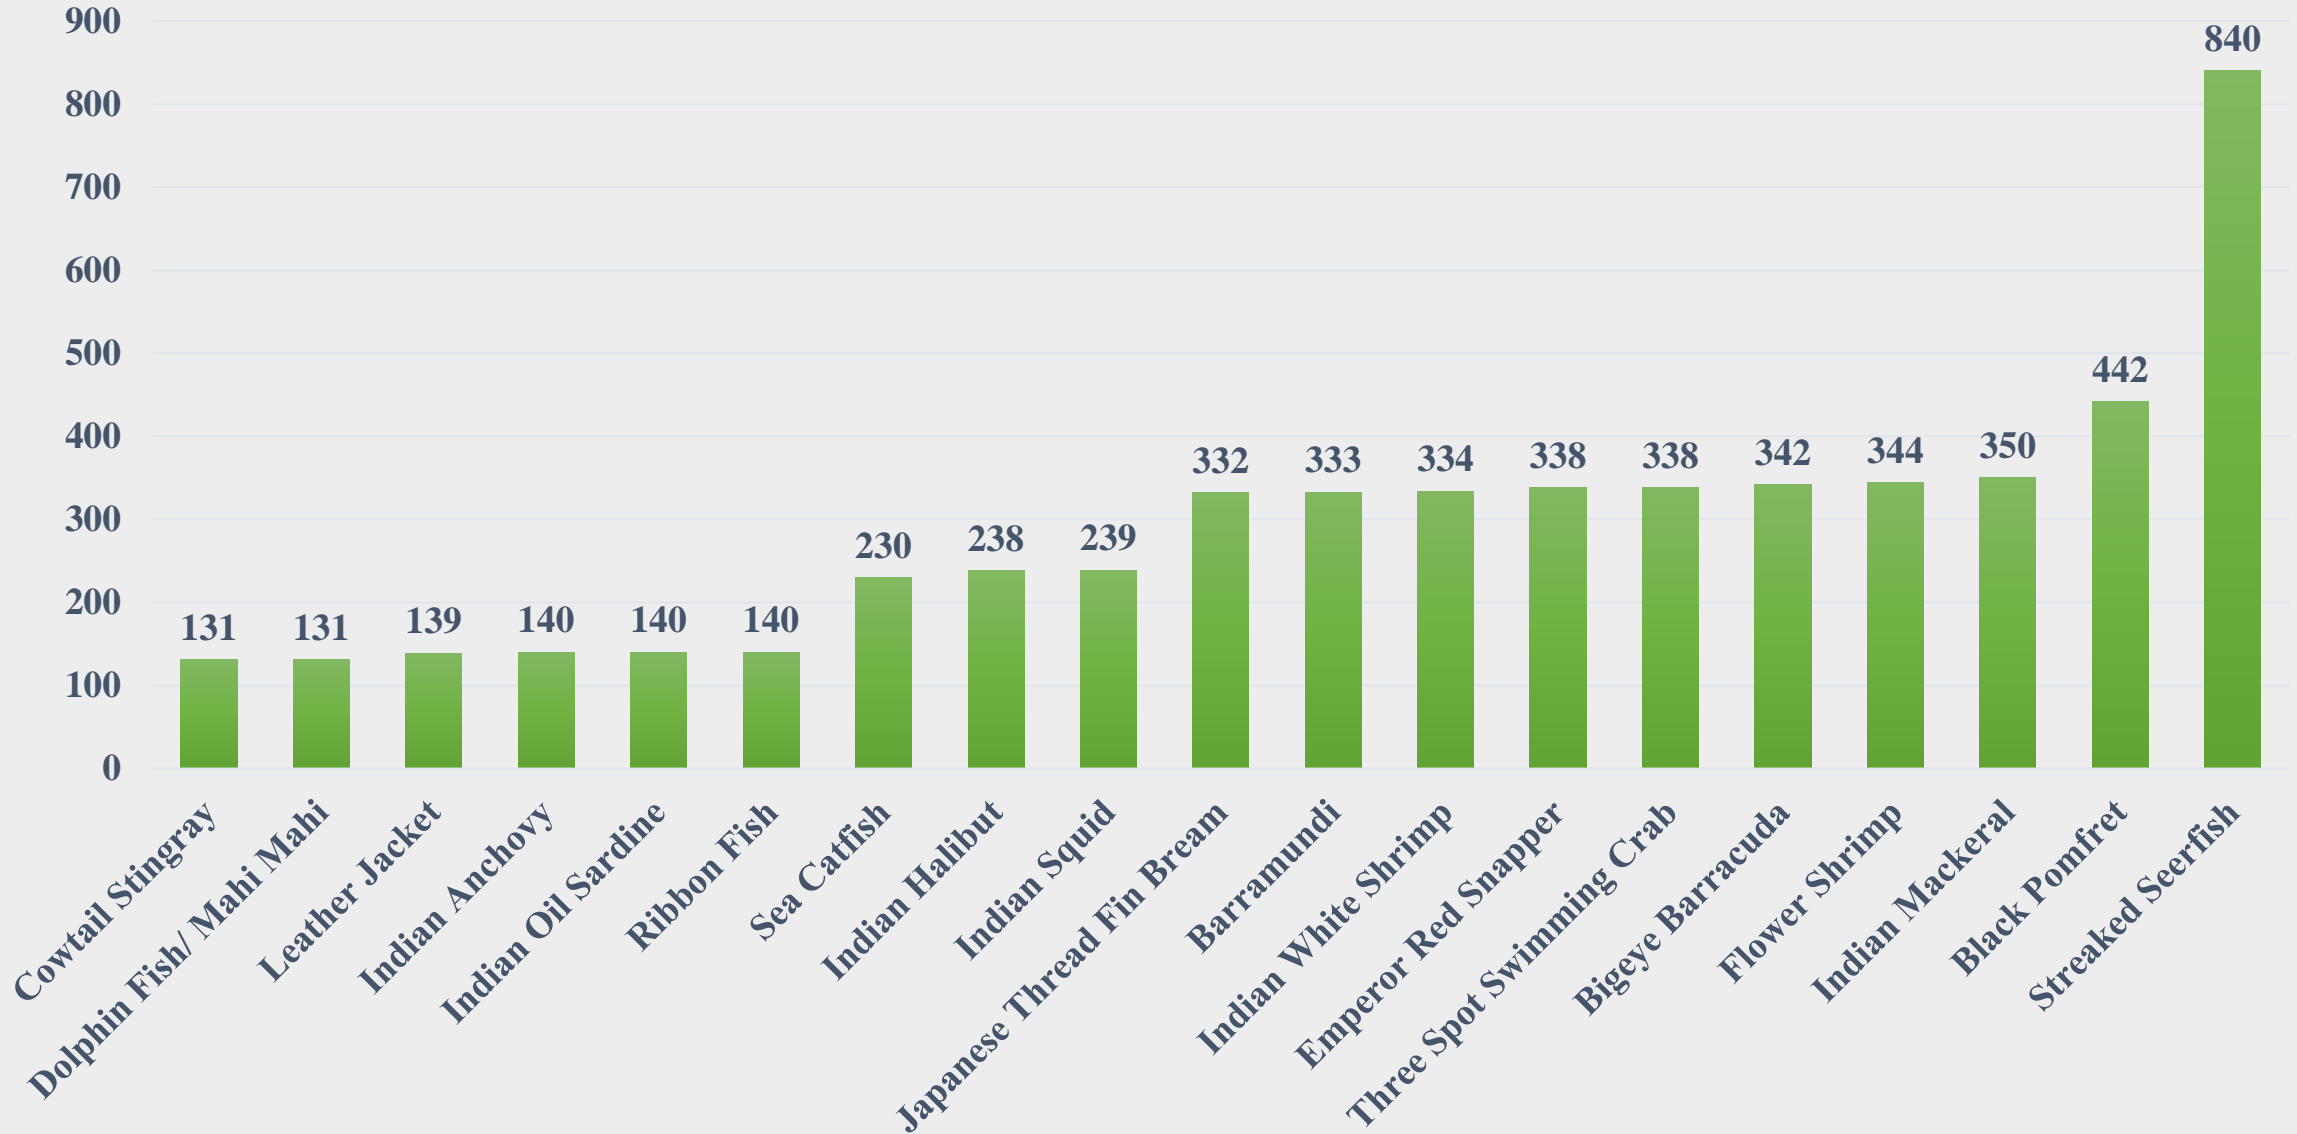

Average Price (Rs. per Kg) of Marine Species at Fishing Harbours in Tamil Nadu

For the Period 24.11.2025 to 30.11.2025

Data Source: NETFISH, MPEDA