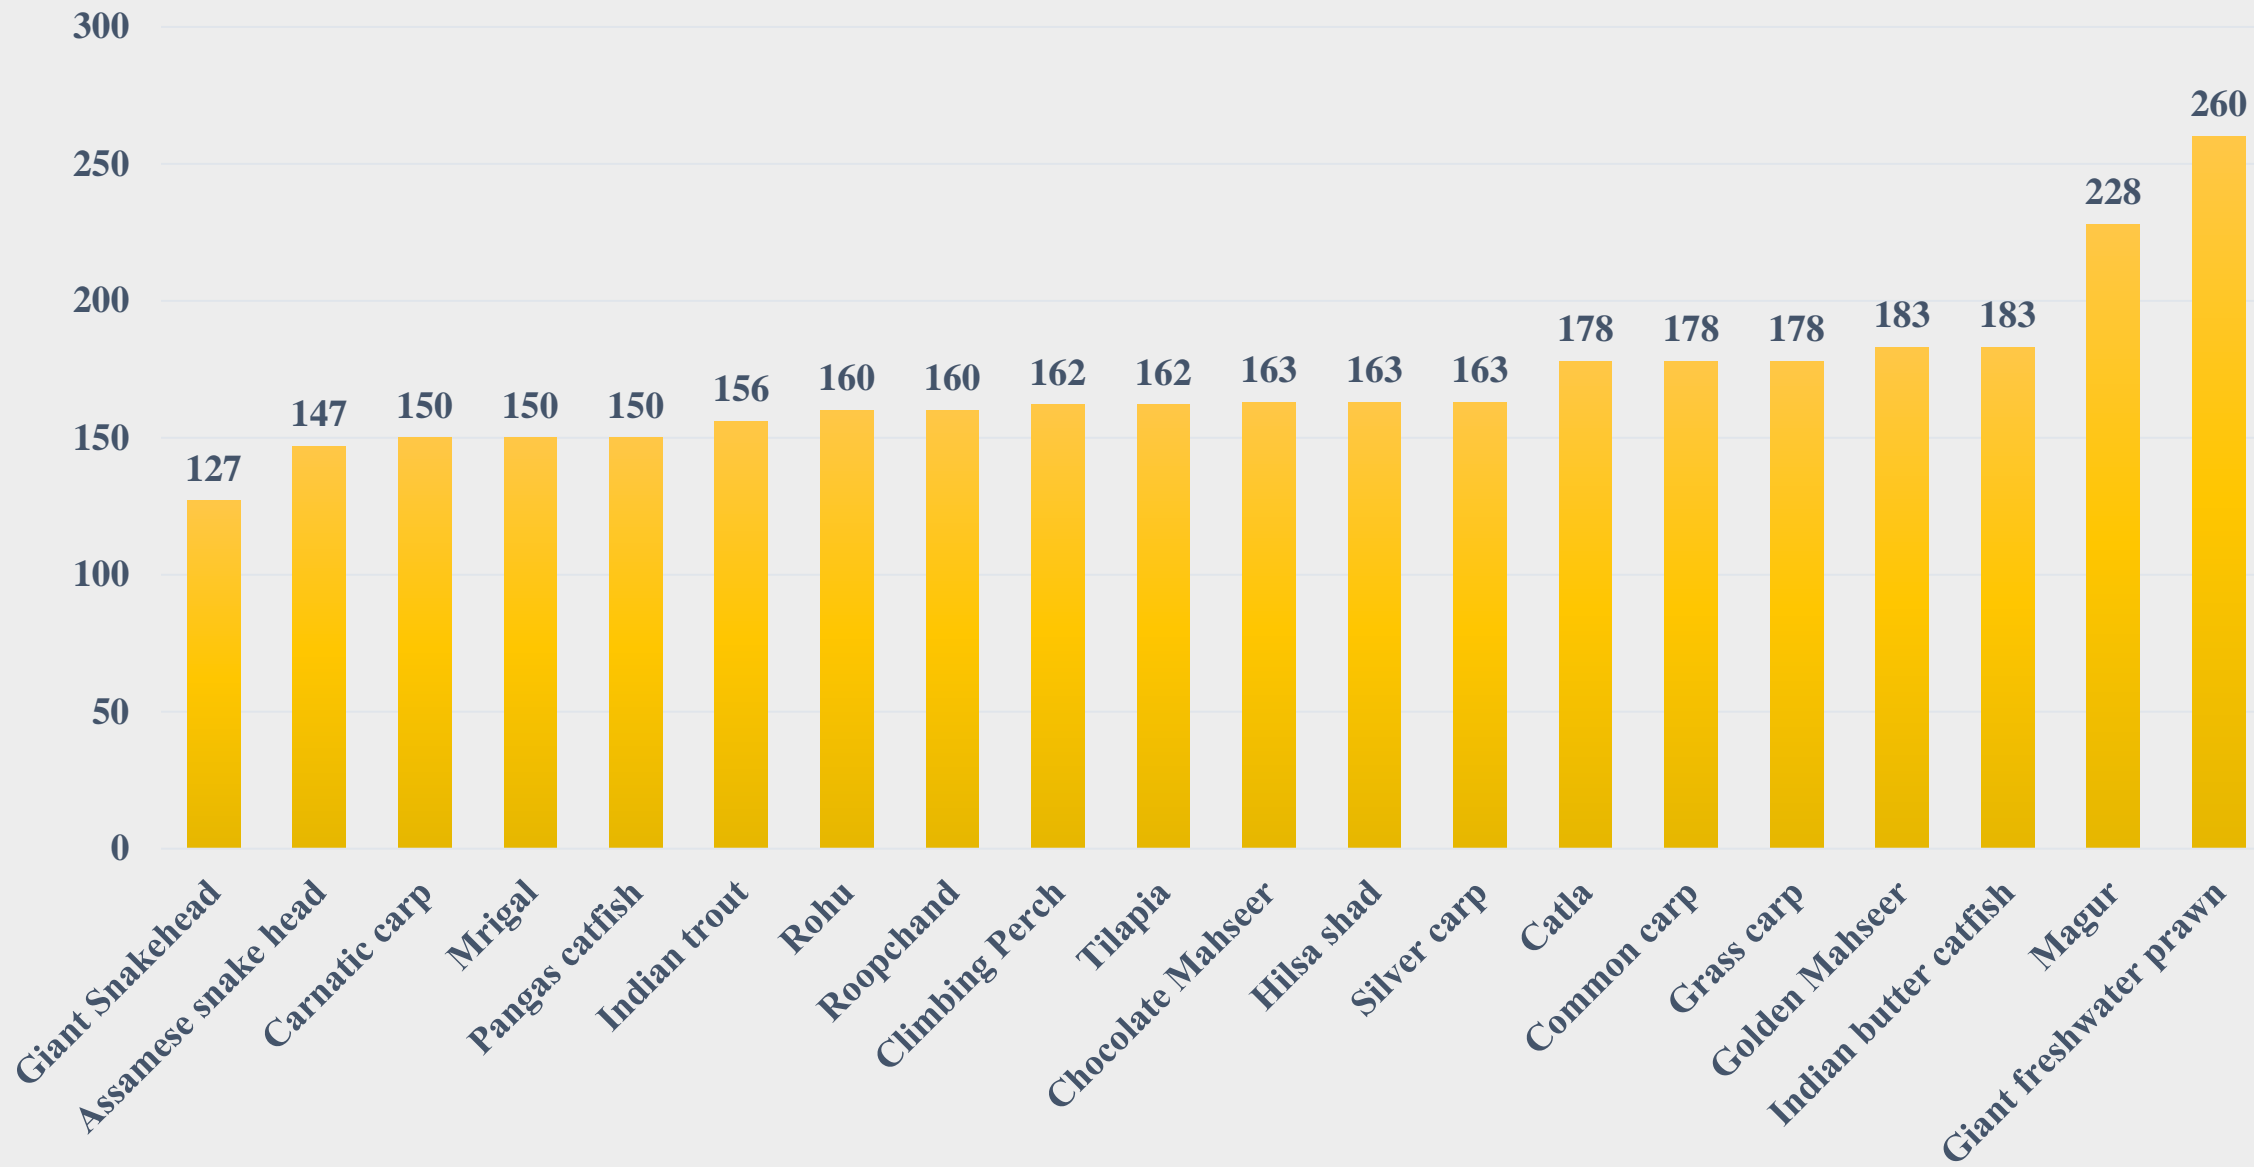

Average Wholesale Price (Rs. Per Kg) of Various Fish Species in Chhattisgarh

For the Period 24.11.2025 to 30.11.2025

For further details visit: <https://fmpisnfdb.in>