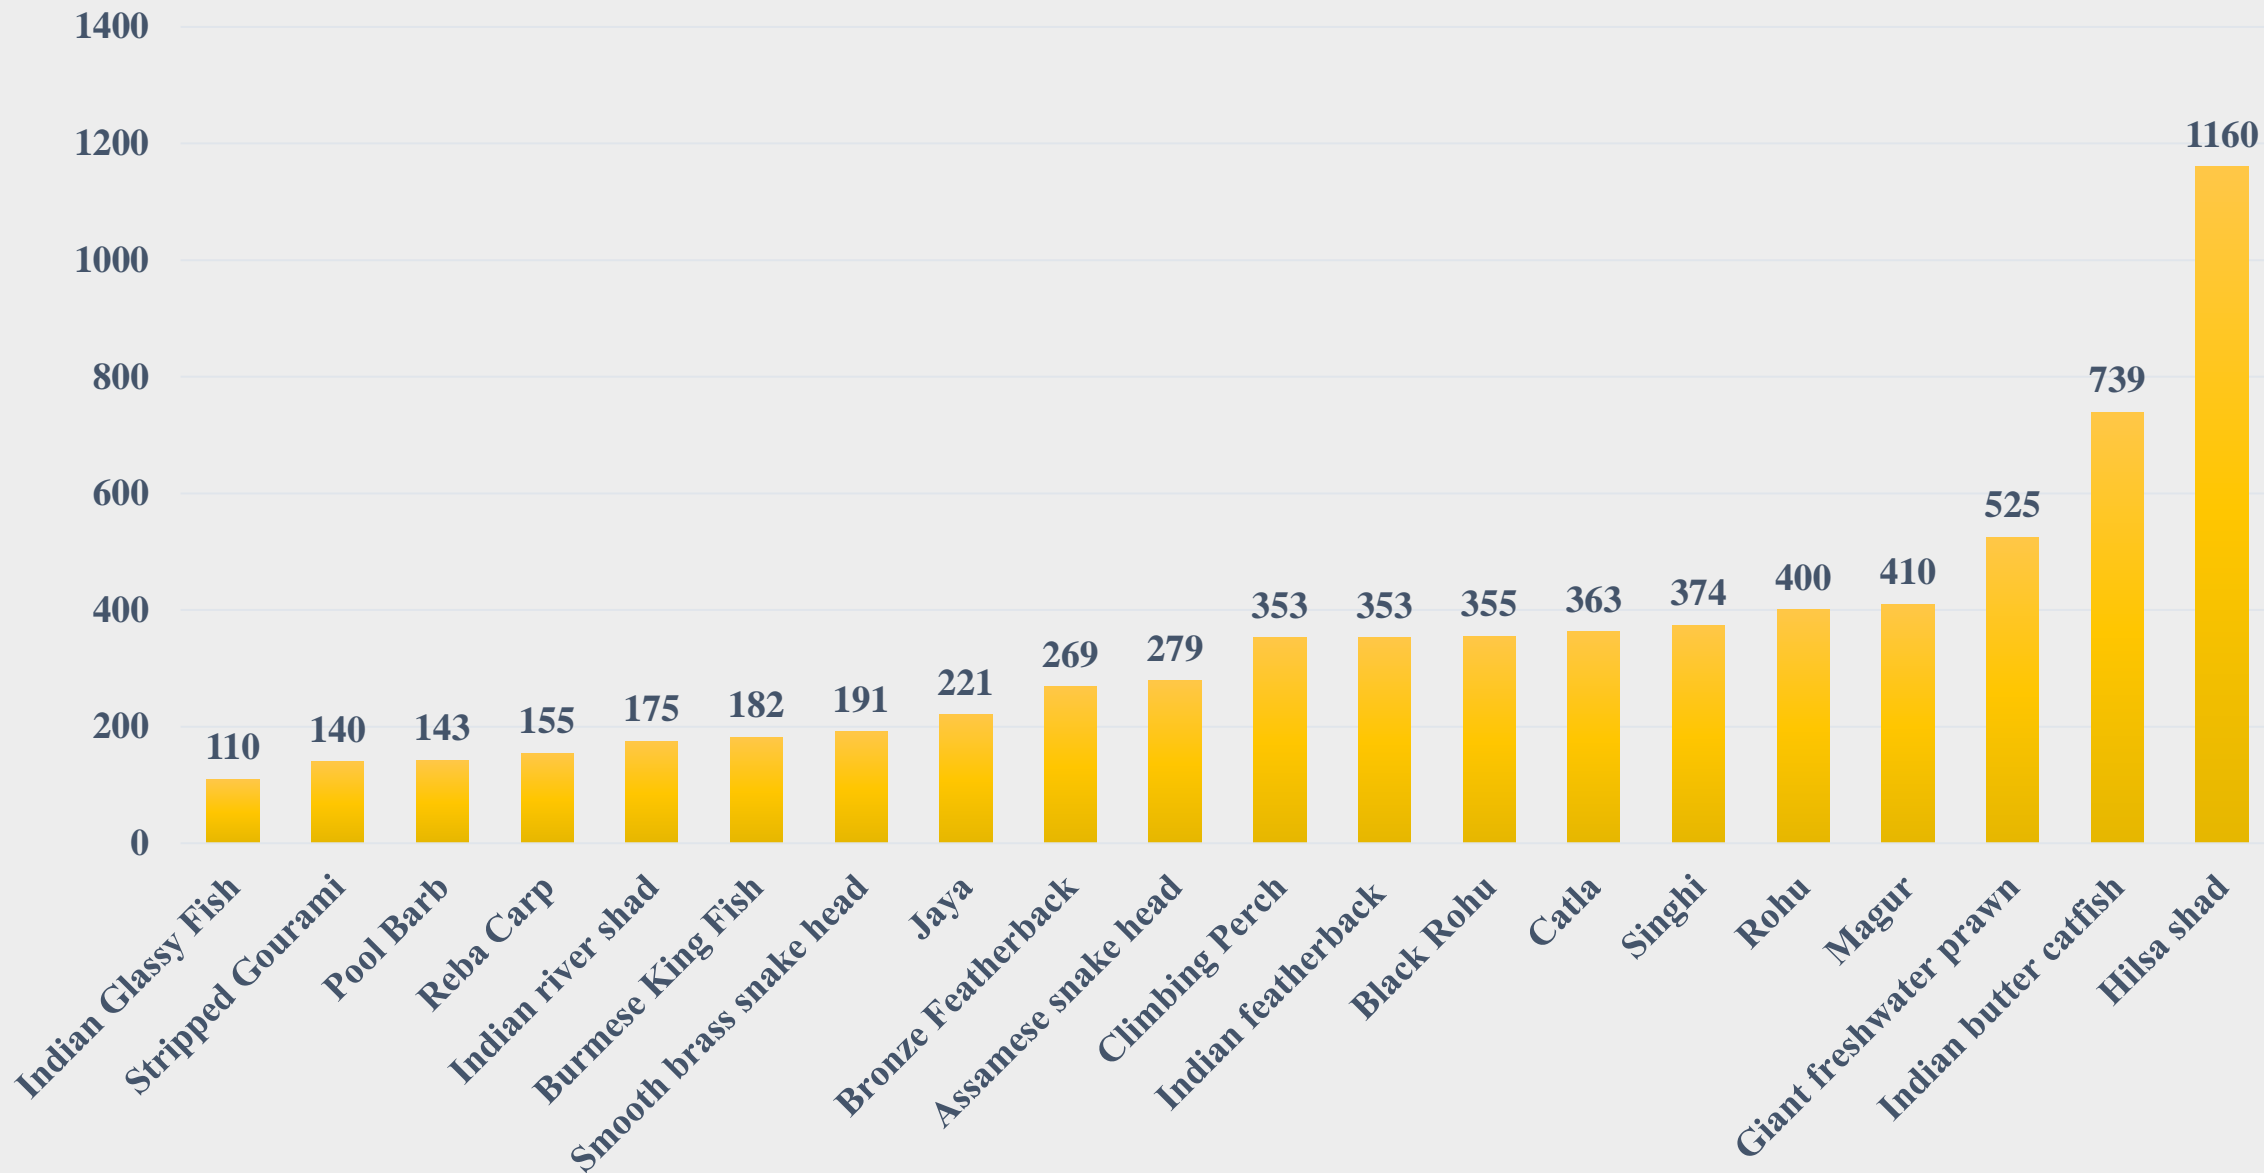

Average Wholesale Price (Rs. Per Kg) of Various Fish Species in Tripura

For the Period 24.11.2025 to 30.11.2025

For further details visit: <https://fmpisnfdb.in>