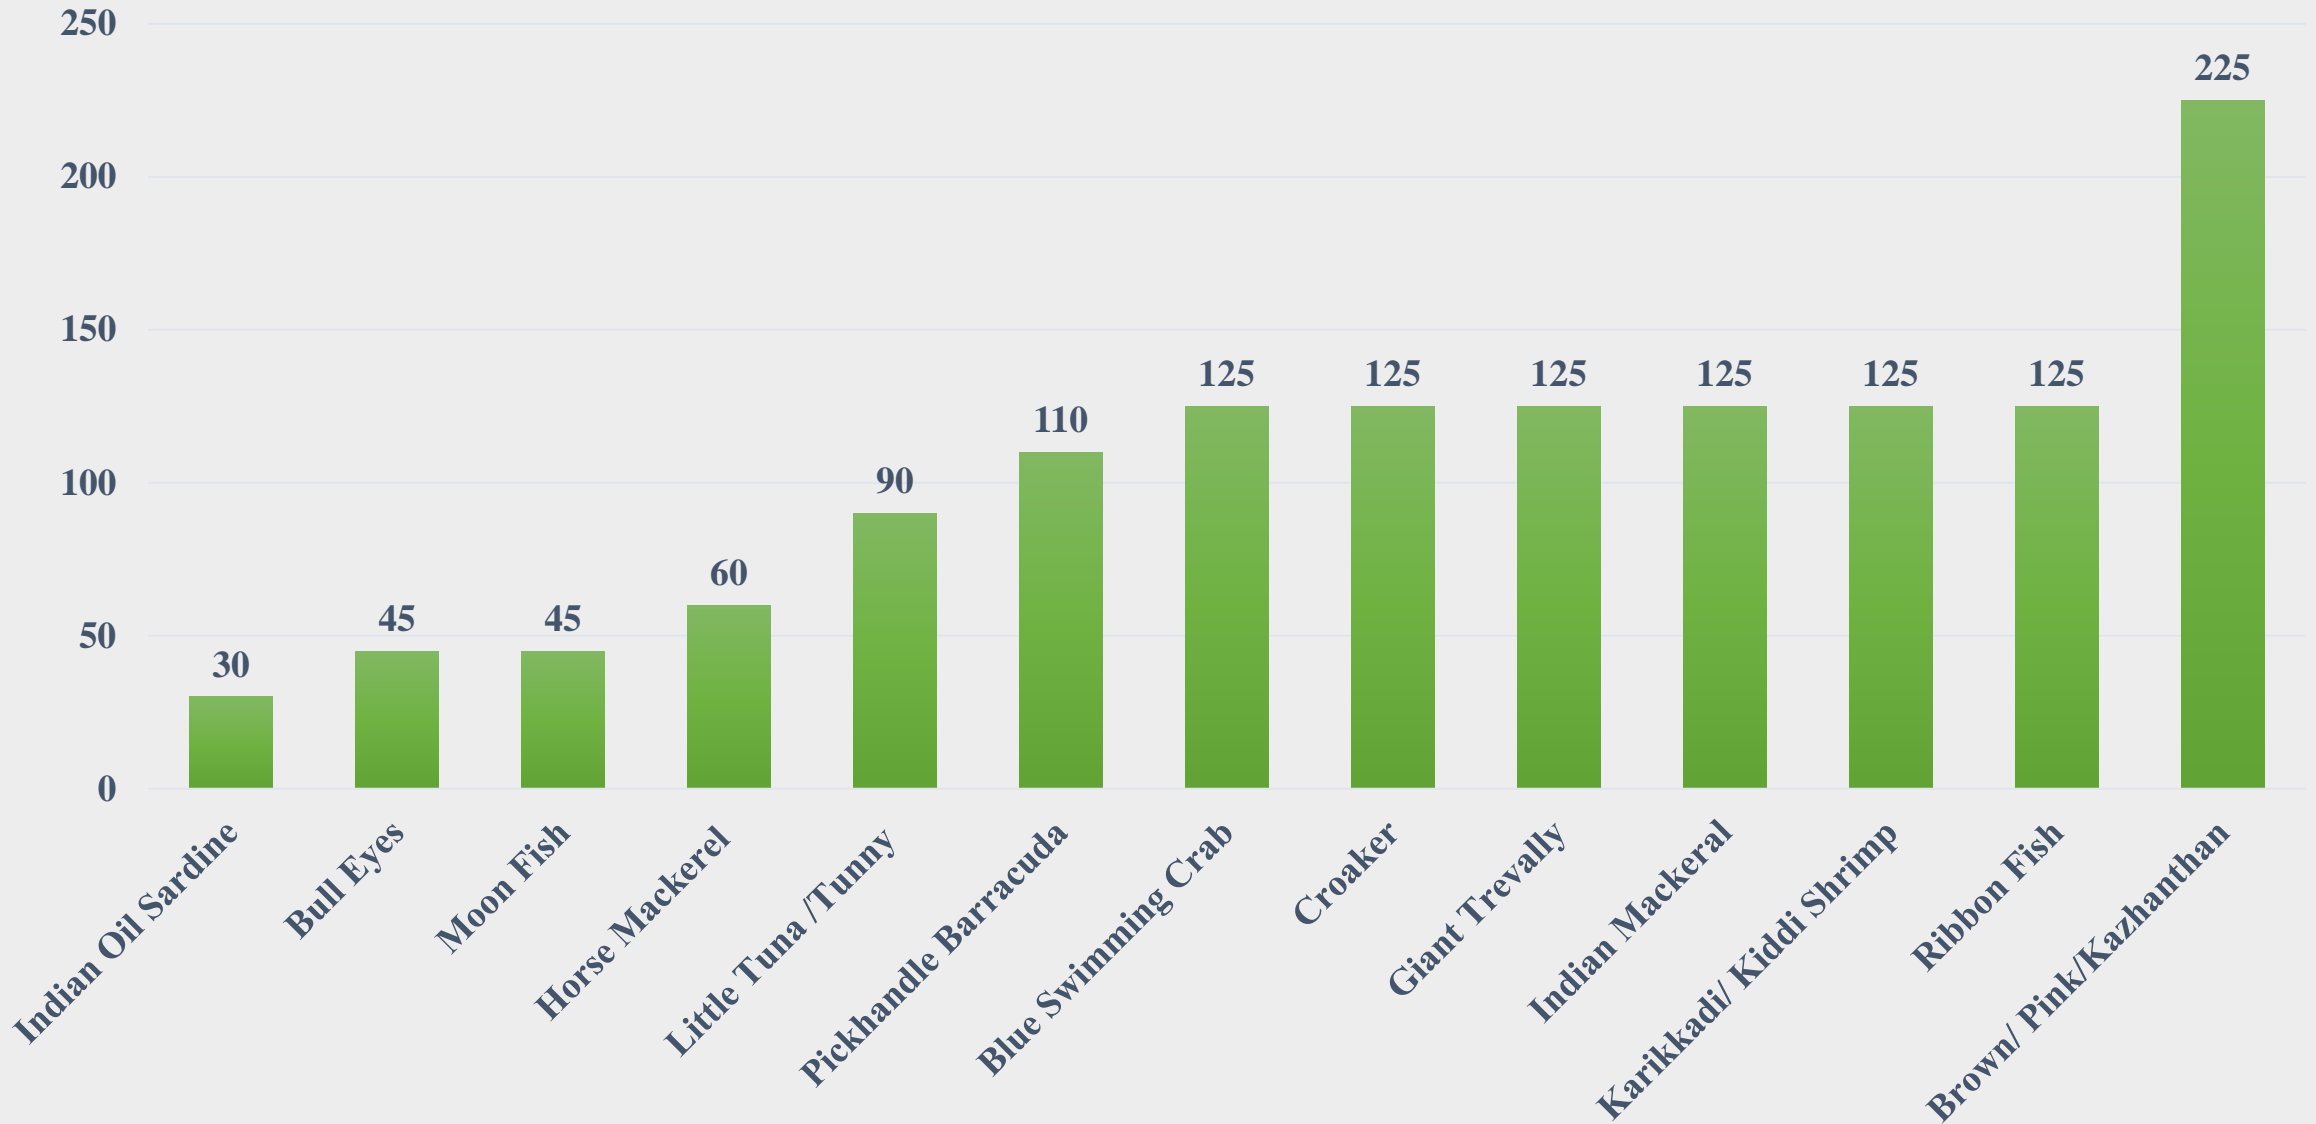

Average Price (Rs. per Kg) of Marine Species at Fishing Harbours in Goa

For the Period 24.11.2025 to 30.11.2025

Data Source: NETFISH, MPEDA