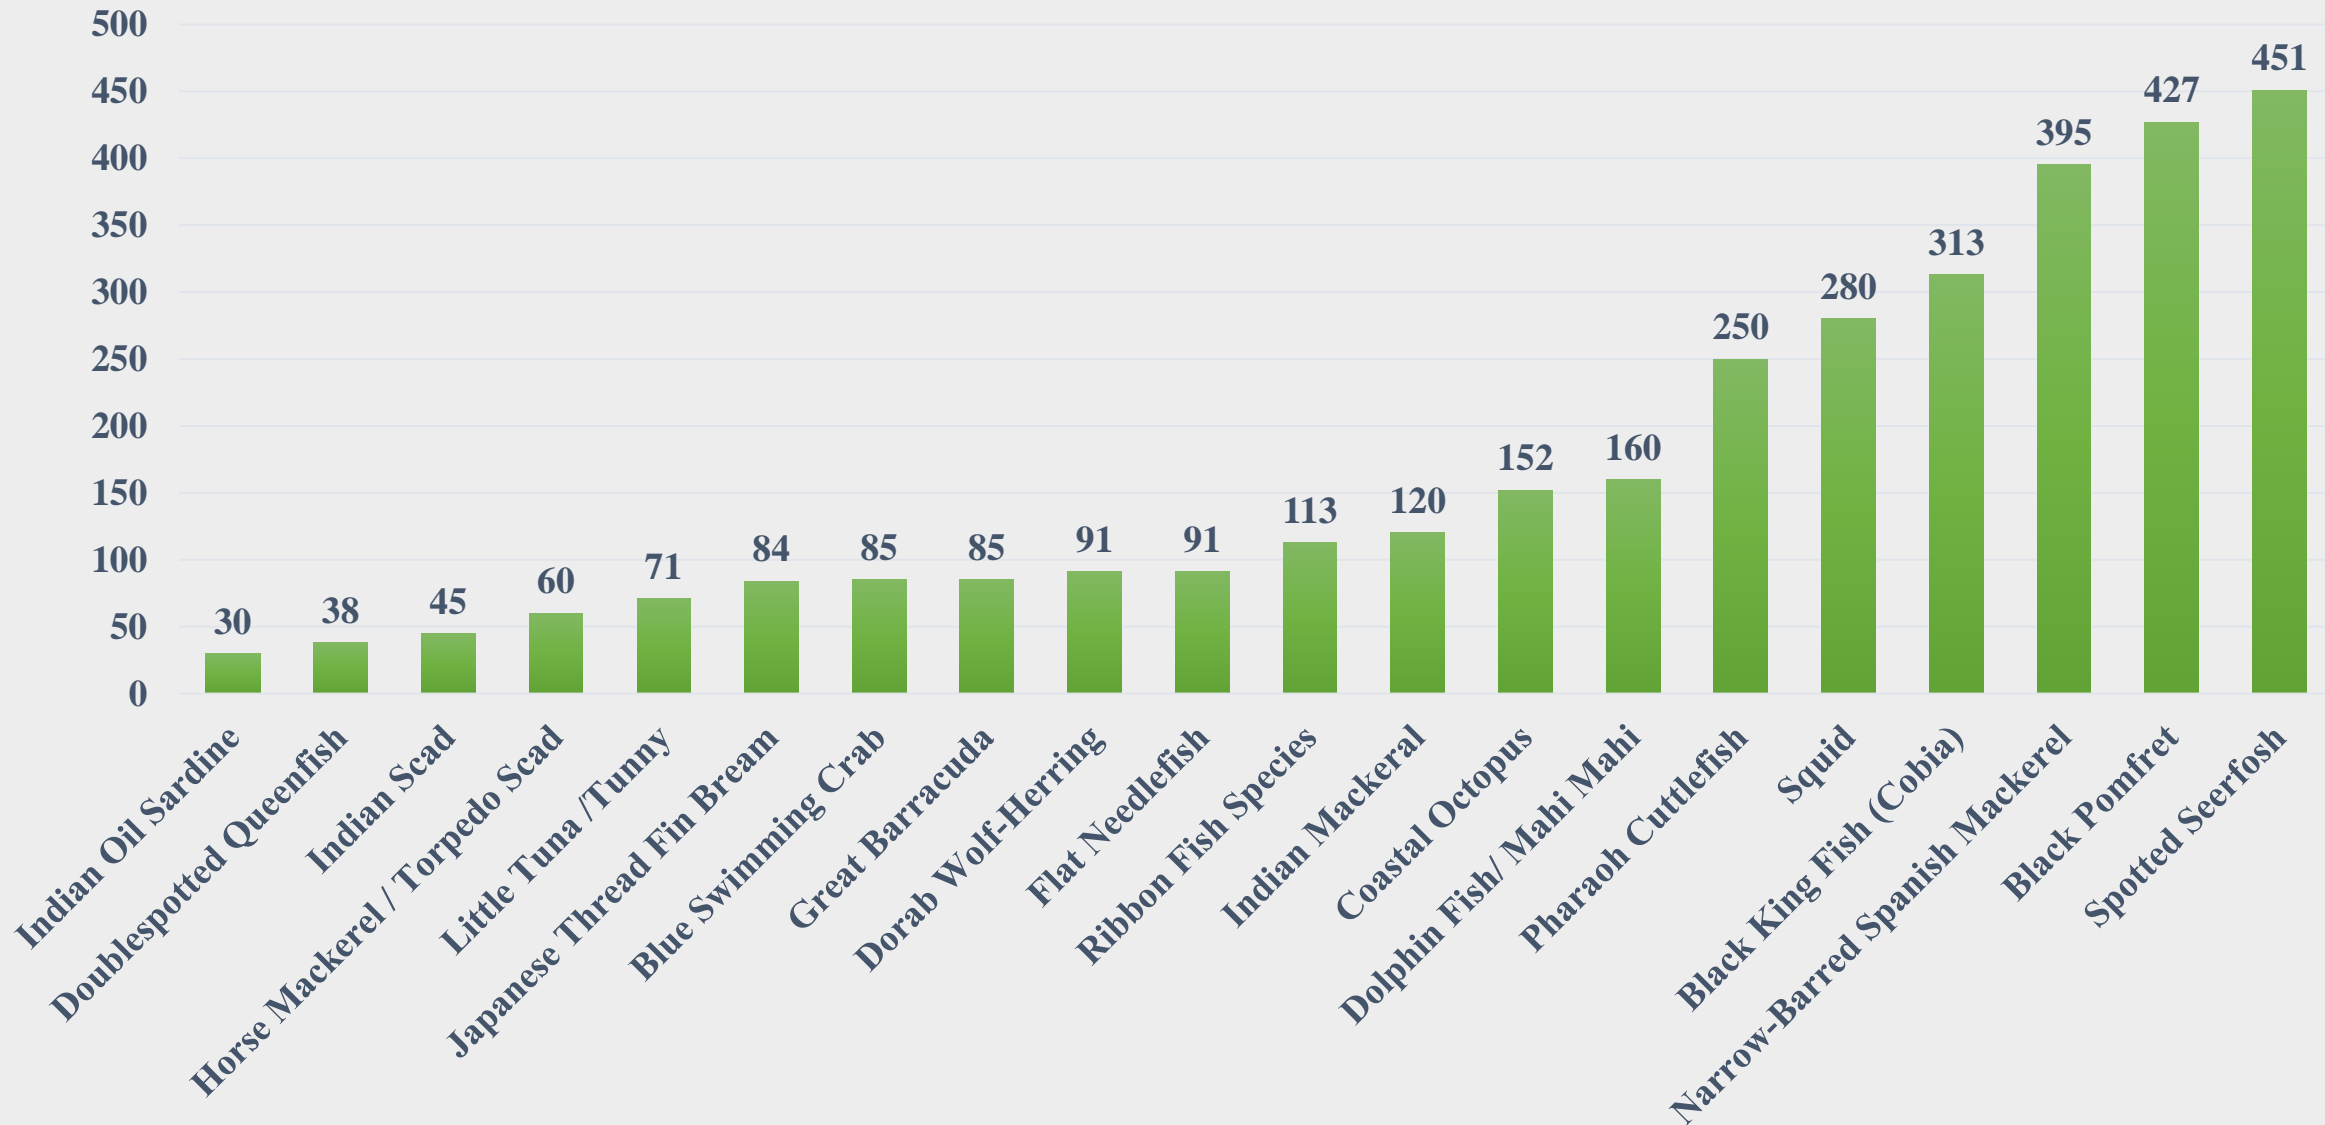

Average Price (Rs. per Kg) of Marine Species at Fishing Harbours in Karnataka

For the Period 24.11.2025 to 30.11.2025

Data Source: NETFISH, MPEDA