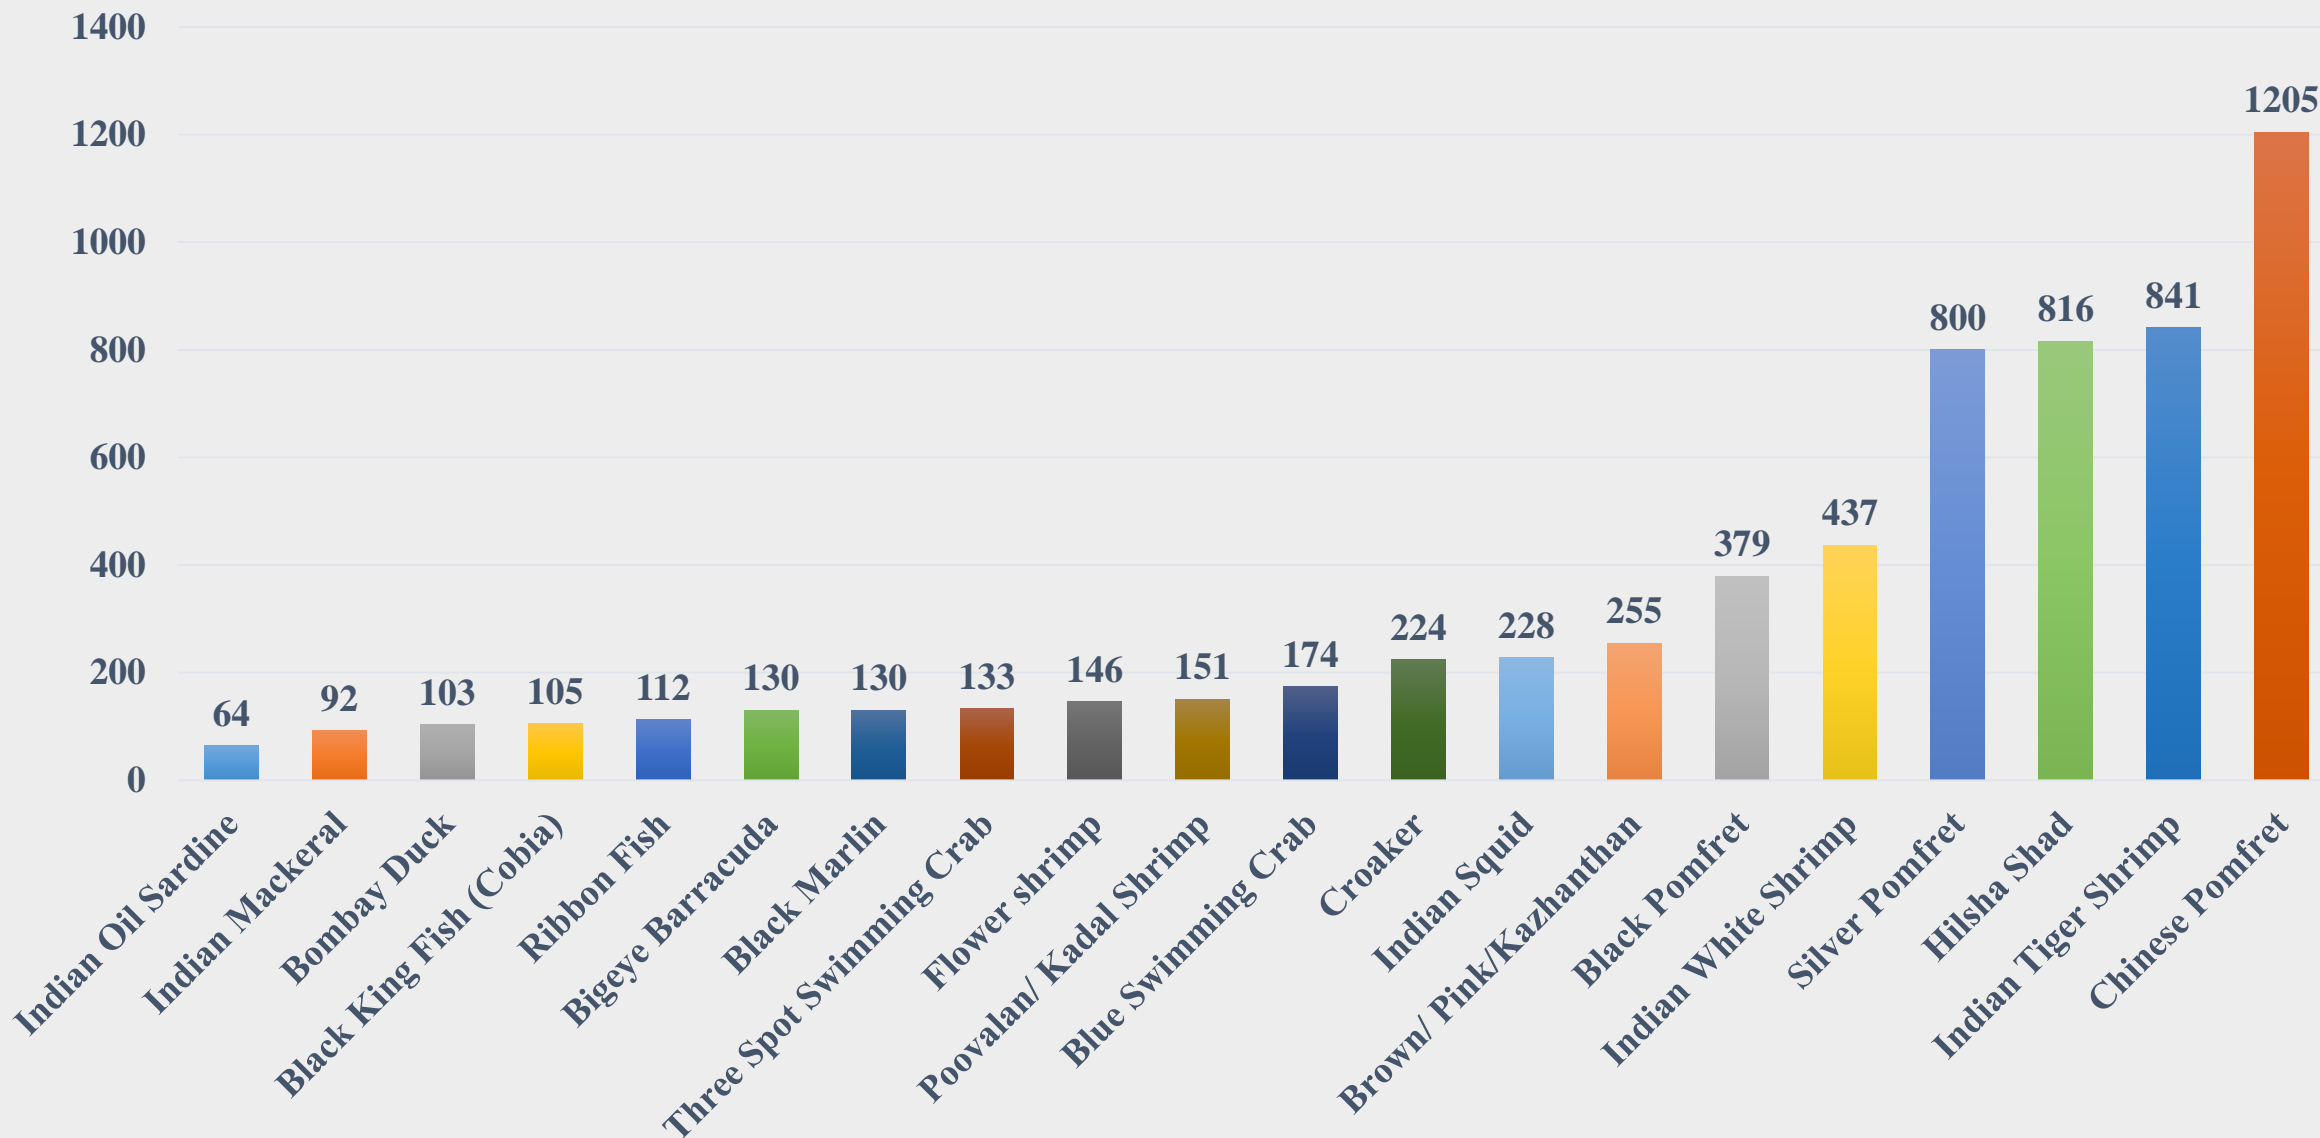

Average Price (Rs. per Kg.) of Marine Species across Fish Landing Centres of India

For the Period 24.11.2025 to 30.11.2025

Data Source: NETFISH, MPEDA