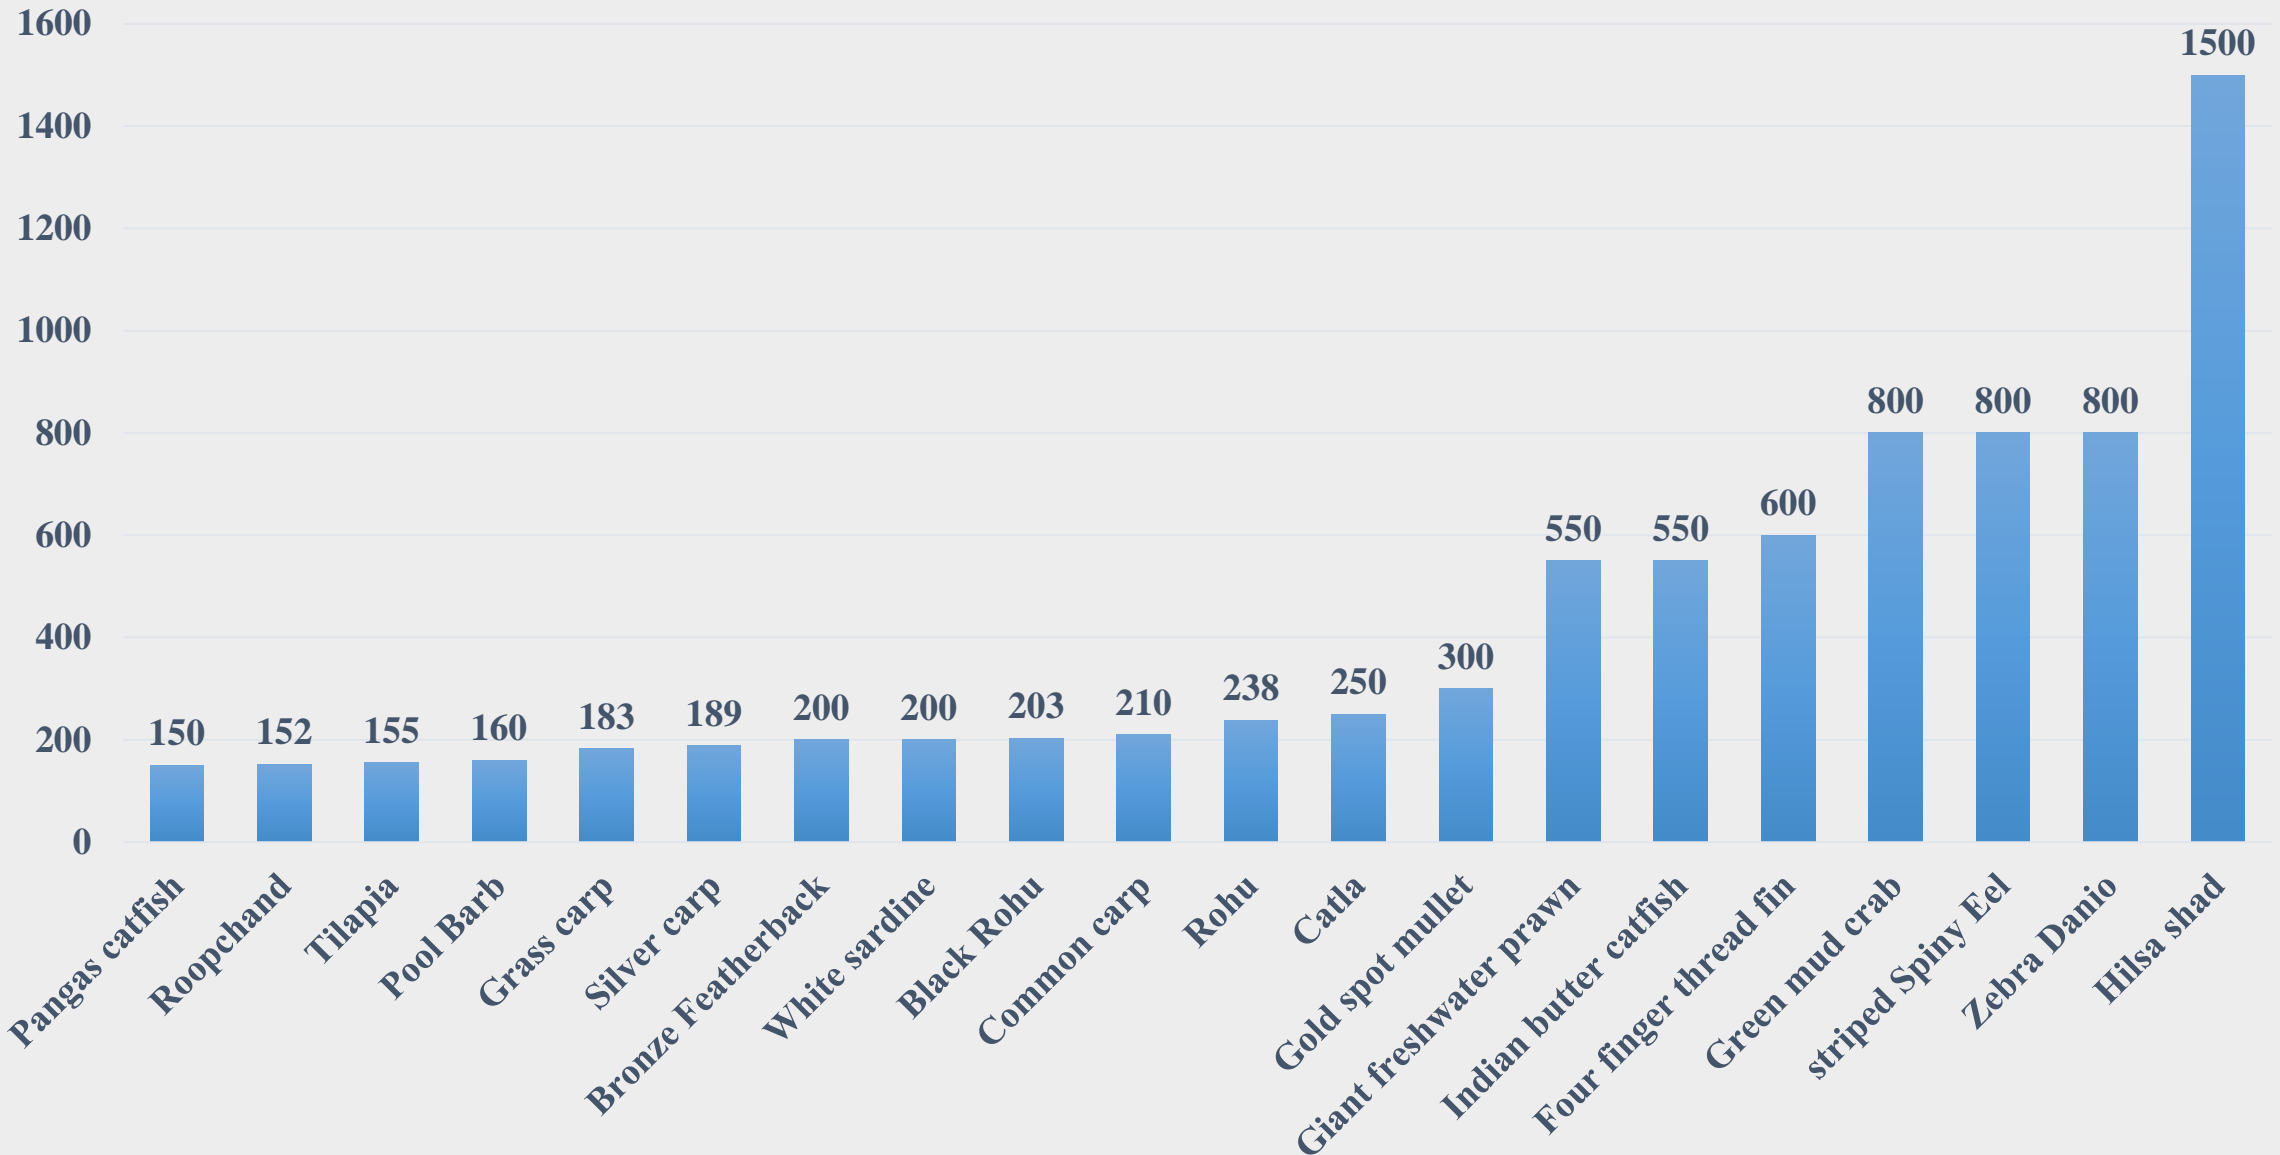

Average Retail Price (Rs. Per Kg) of Various Fish Species in Jharkhand

For the Period 24.11.2025 to 30.11.2025

For further details visit: <https://fmpisnfdb.in>