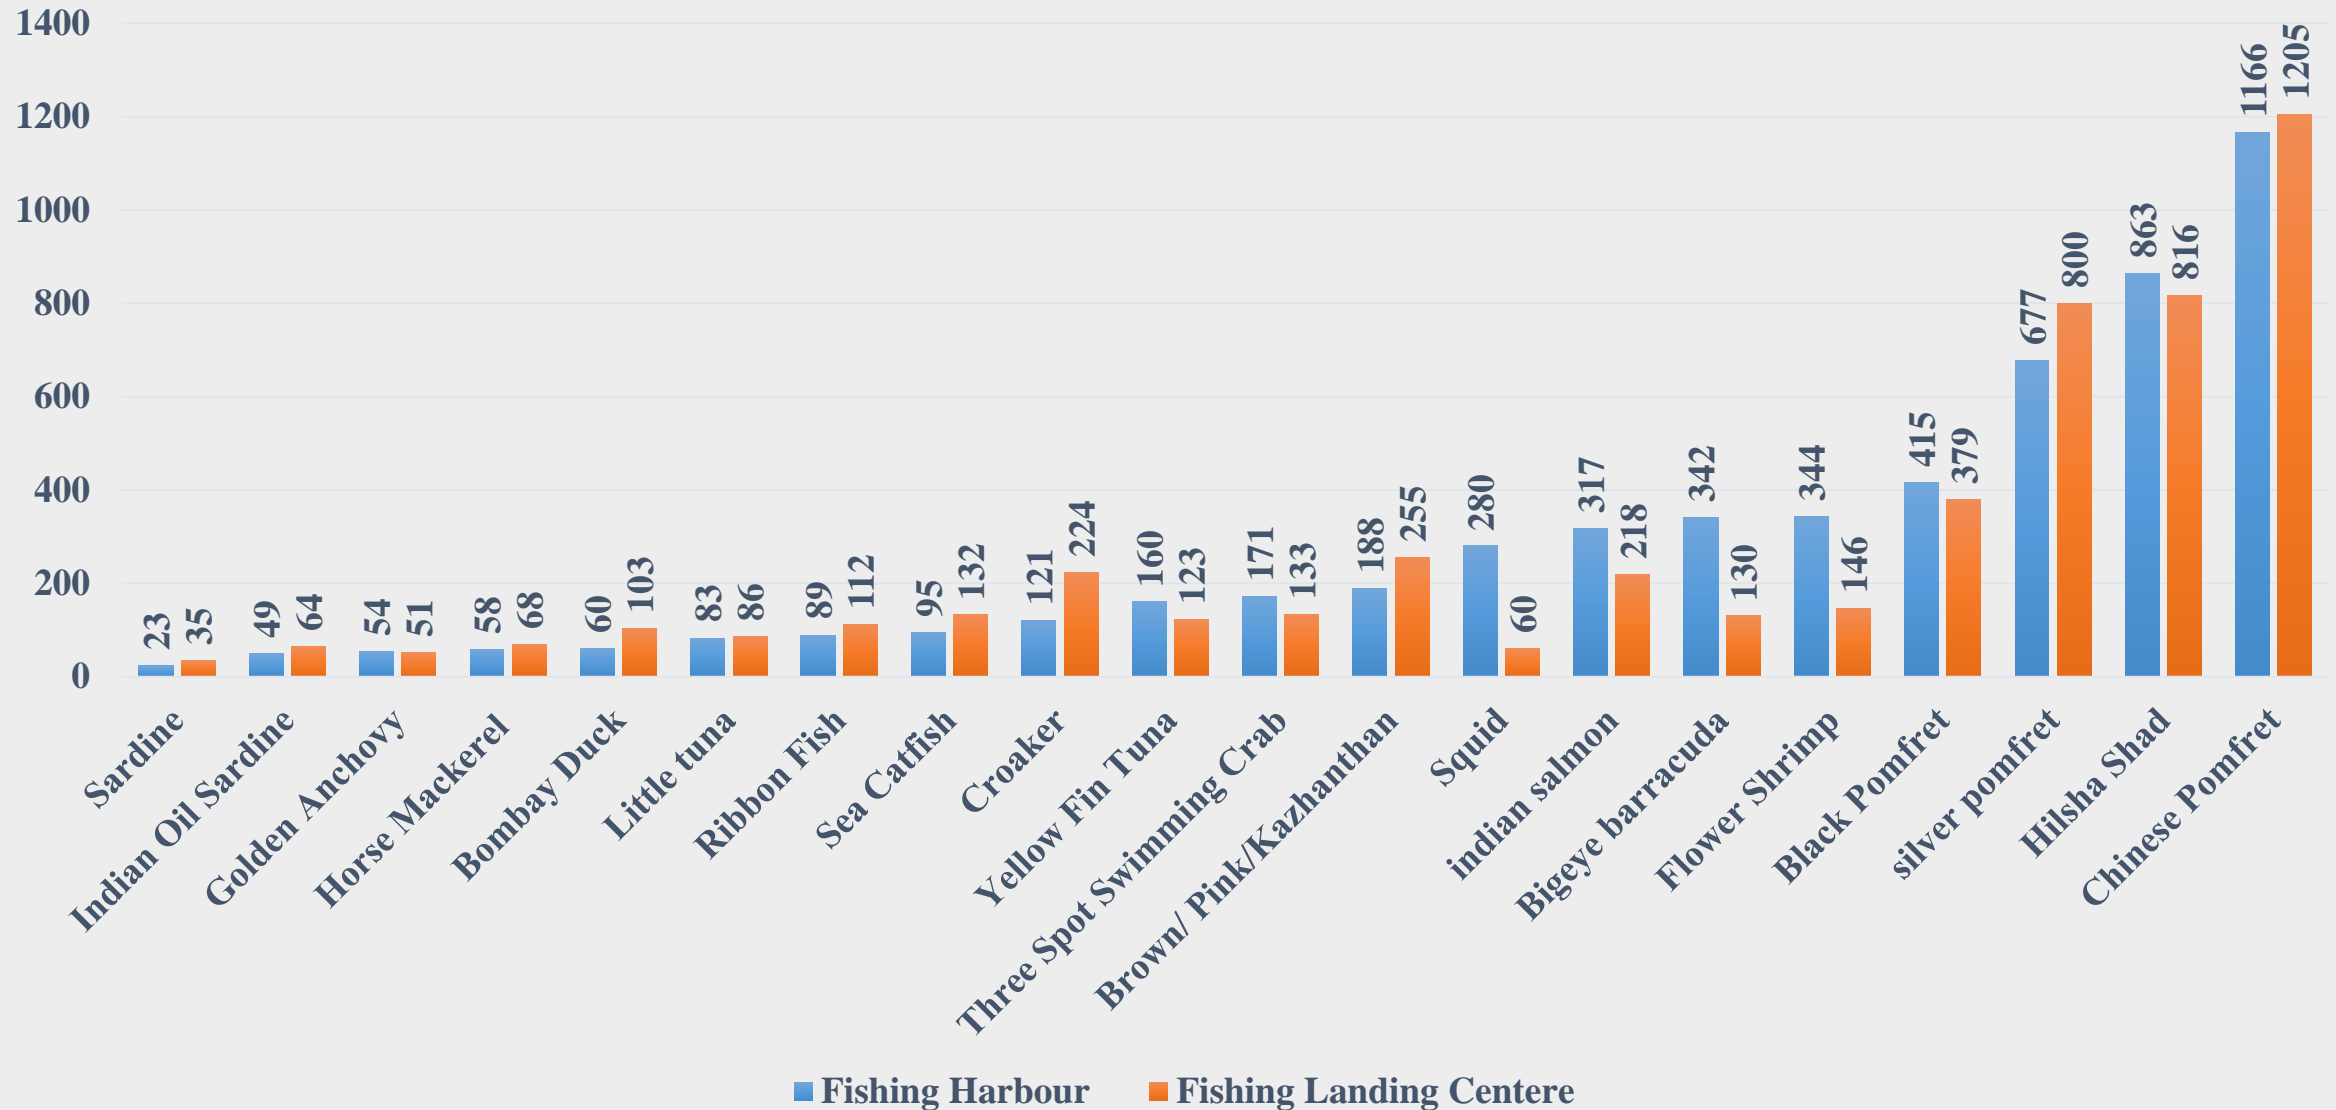

For the Period 24.11.2025 to 30.11.2025

For further details visit: <https://fmpisnfdb.in>

Price (Rs. per kg) Comparison of Marine Fish Species between Fish Landing Centres and Fishing Harbours across India