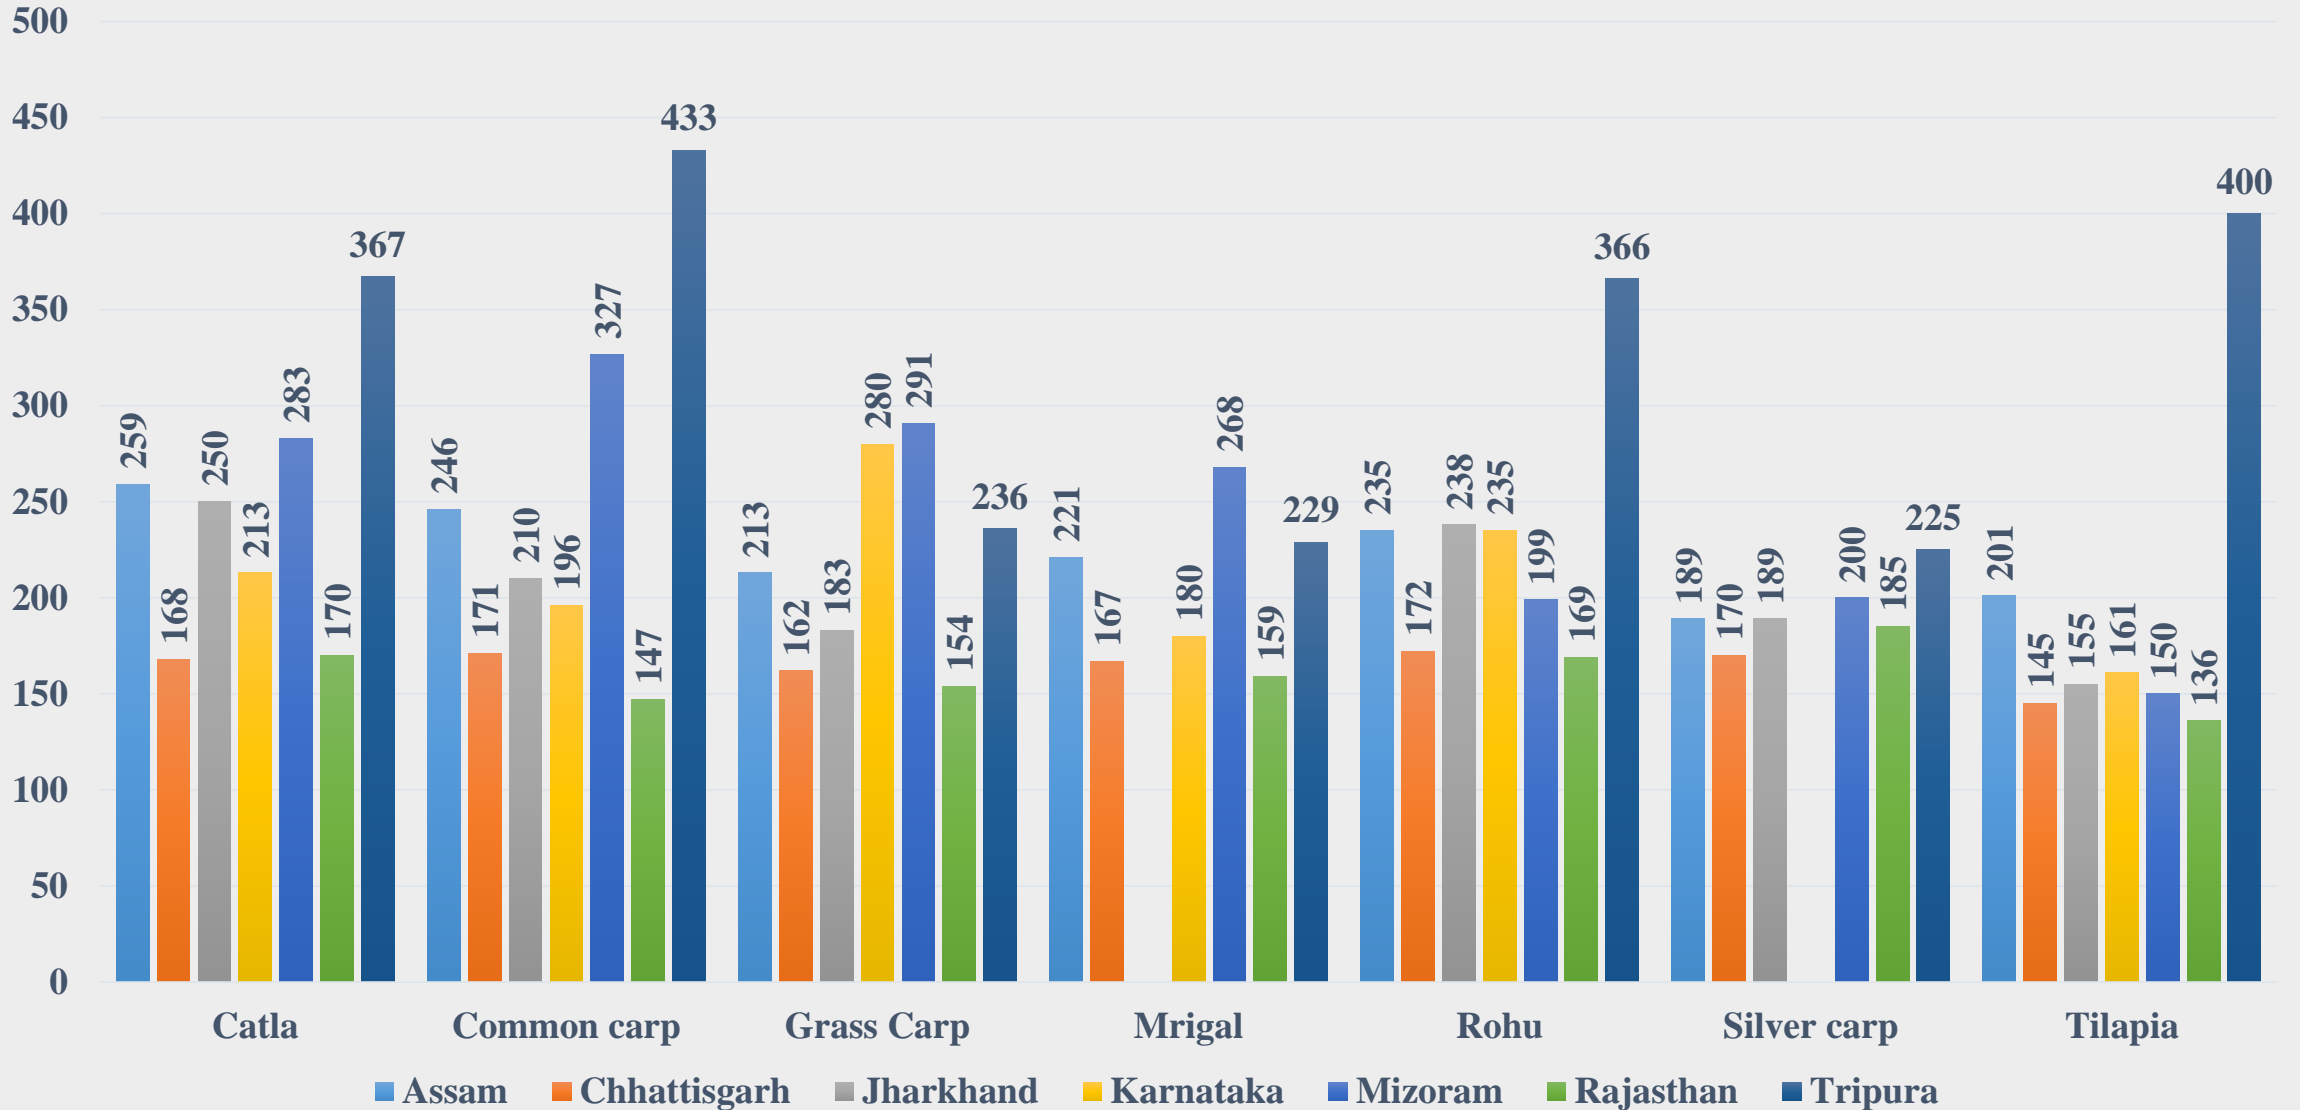

Government of India

Fish Building Pillar No:235, PVNR Expressway

SVPNPA Post, Hyderabad0500052.

Average Retail Price (Rs. Per Kg) of various Fresh Water Species across States/UTs

For the Period 24.11.2025 to 30.11.2025