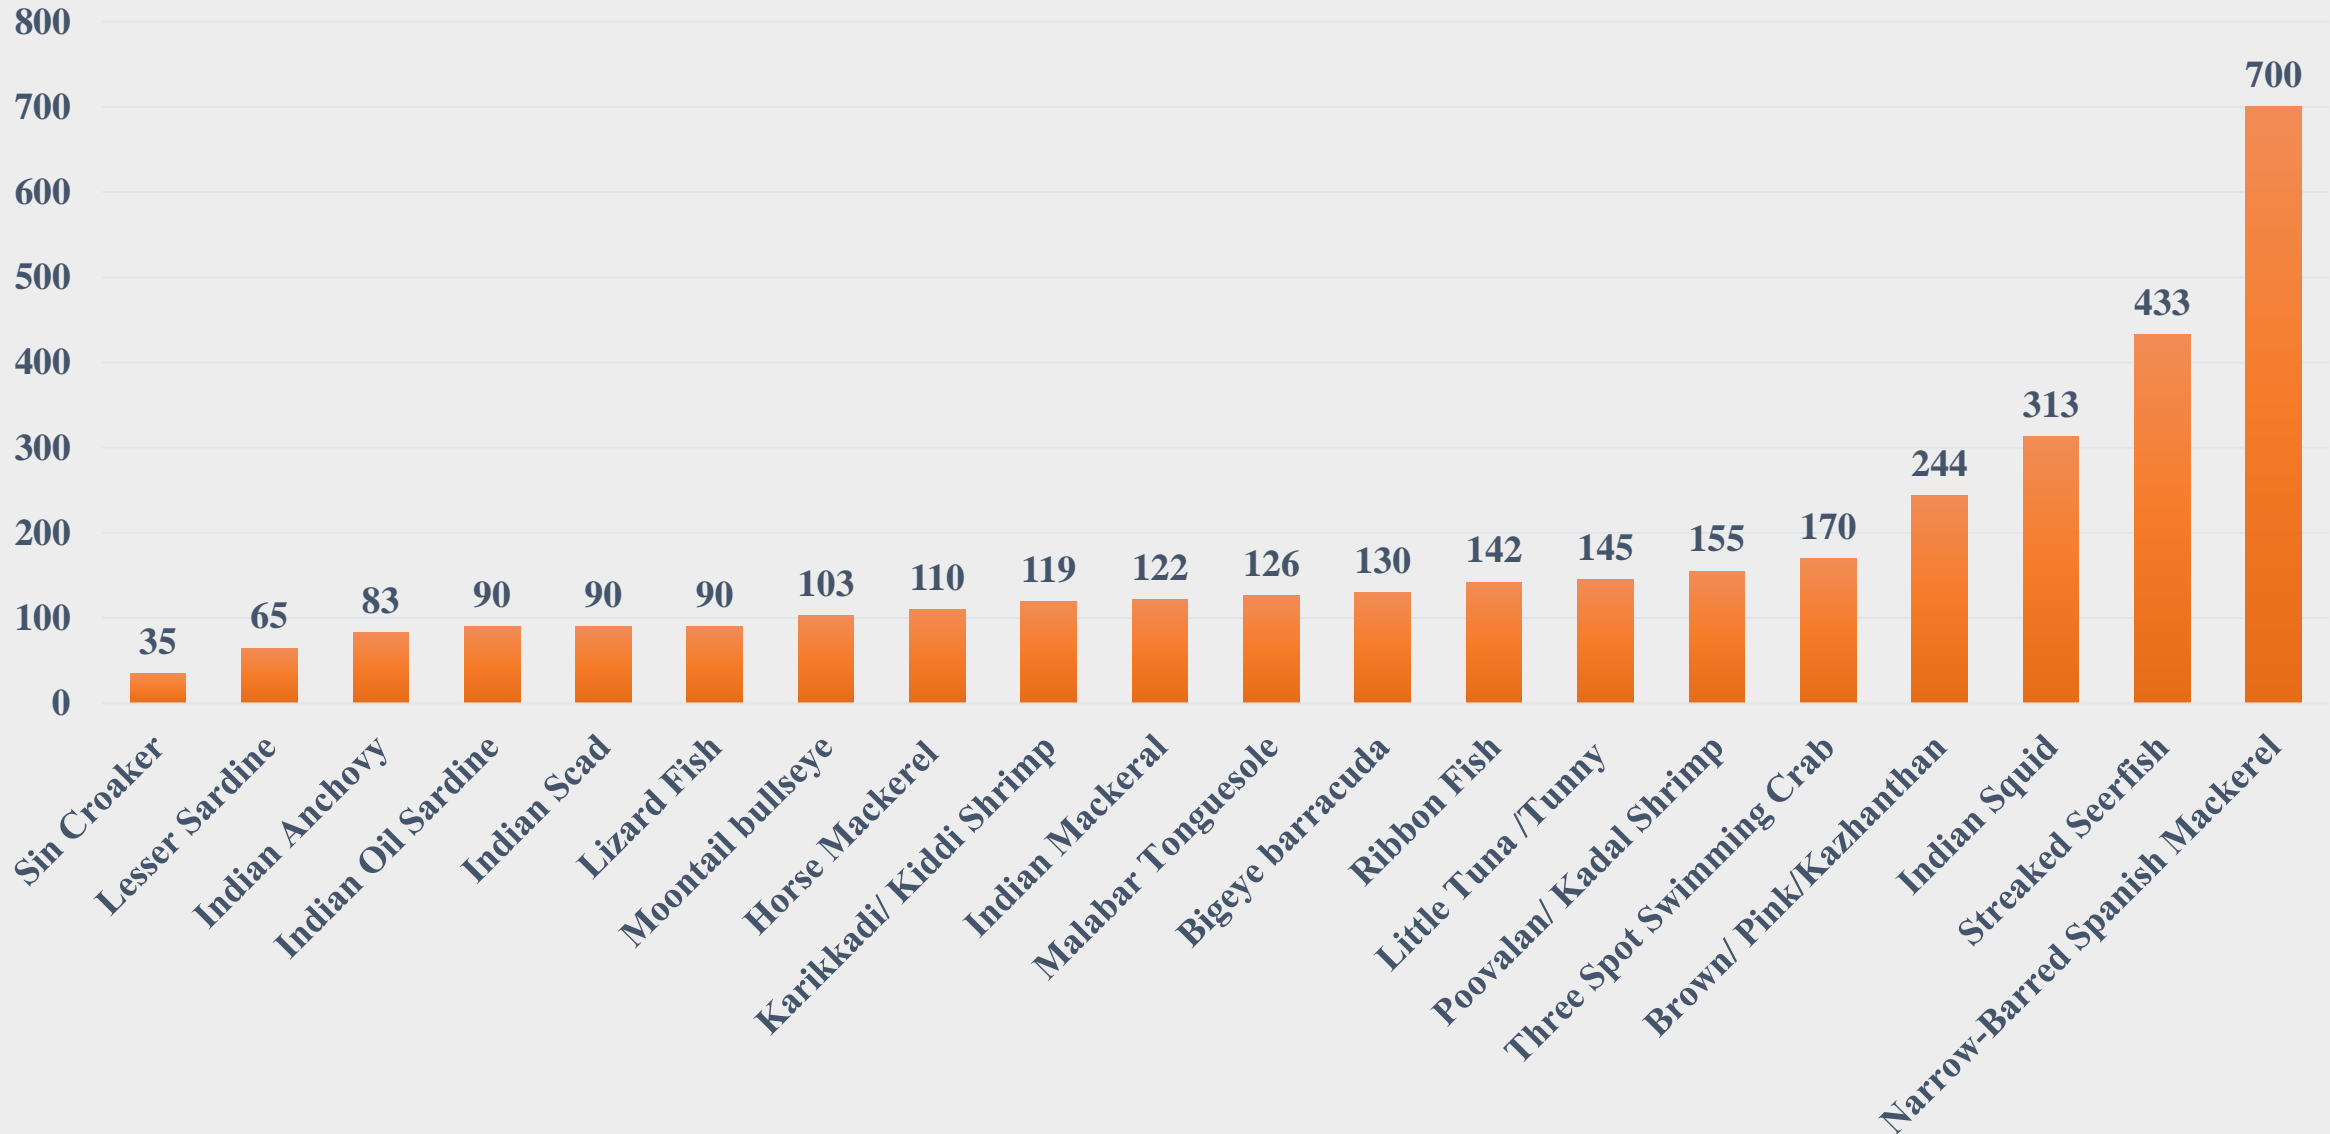

Average Price (Rs. Per Kg) of Marine Species at Fish Landing Centres in Kerala

For the Period 24.11.2025 to 30.11.2025

Data Source: NETFISH, MPEDA