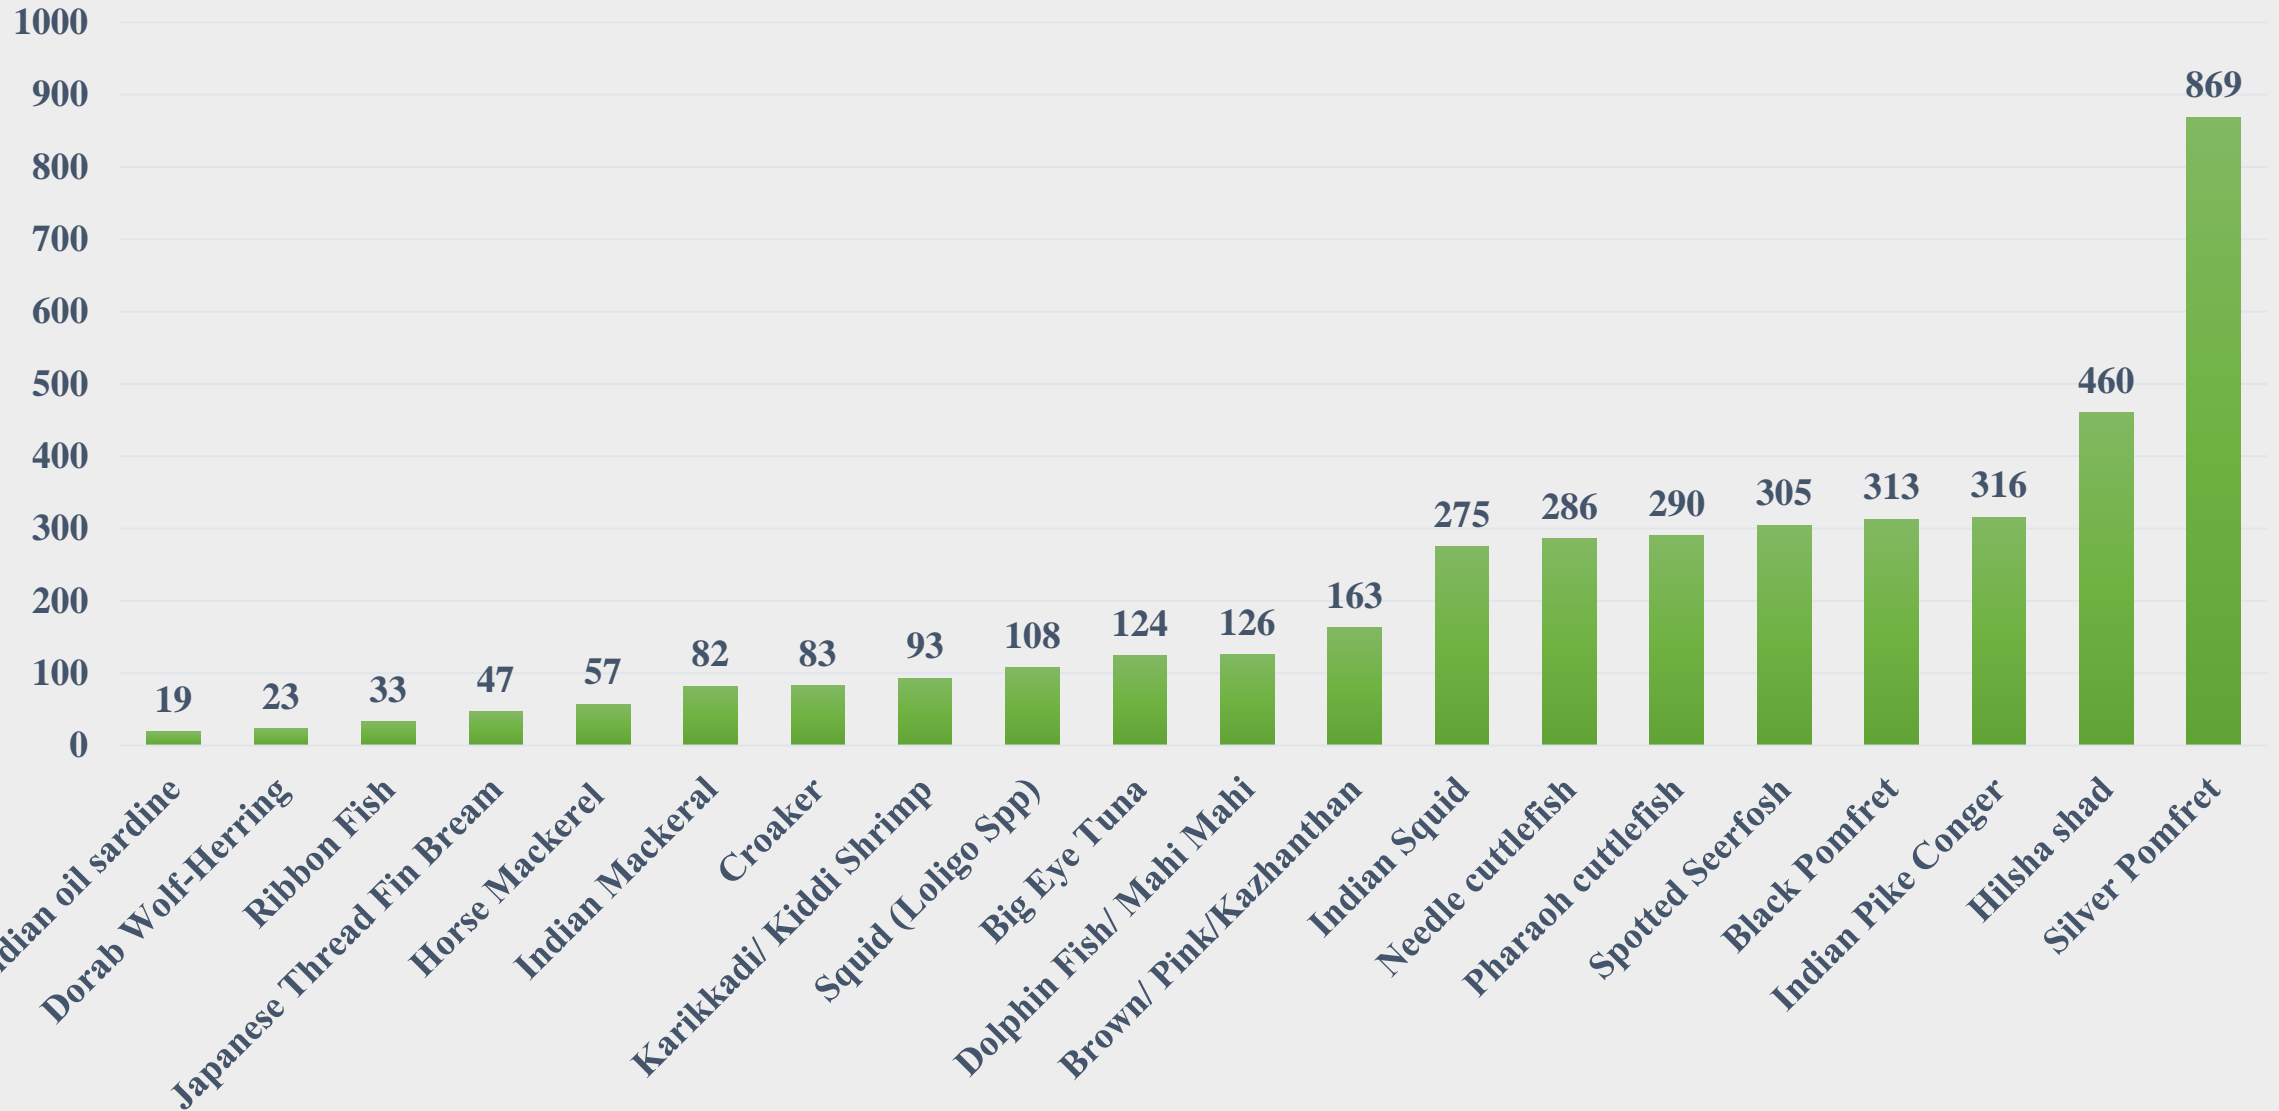

Average Price (Rs. per Kg) of Marine Species at Fishing Harbours in Gujarat

For the Period 24.11.2025 to 30.11.2025

Data Source: NETFISH, MPEDA