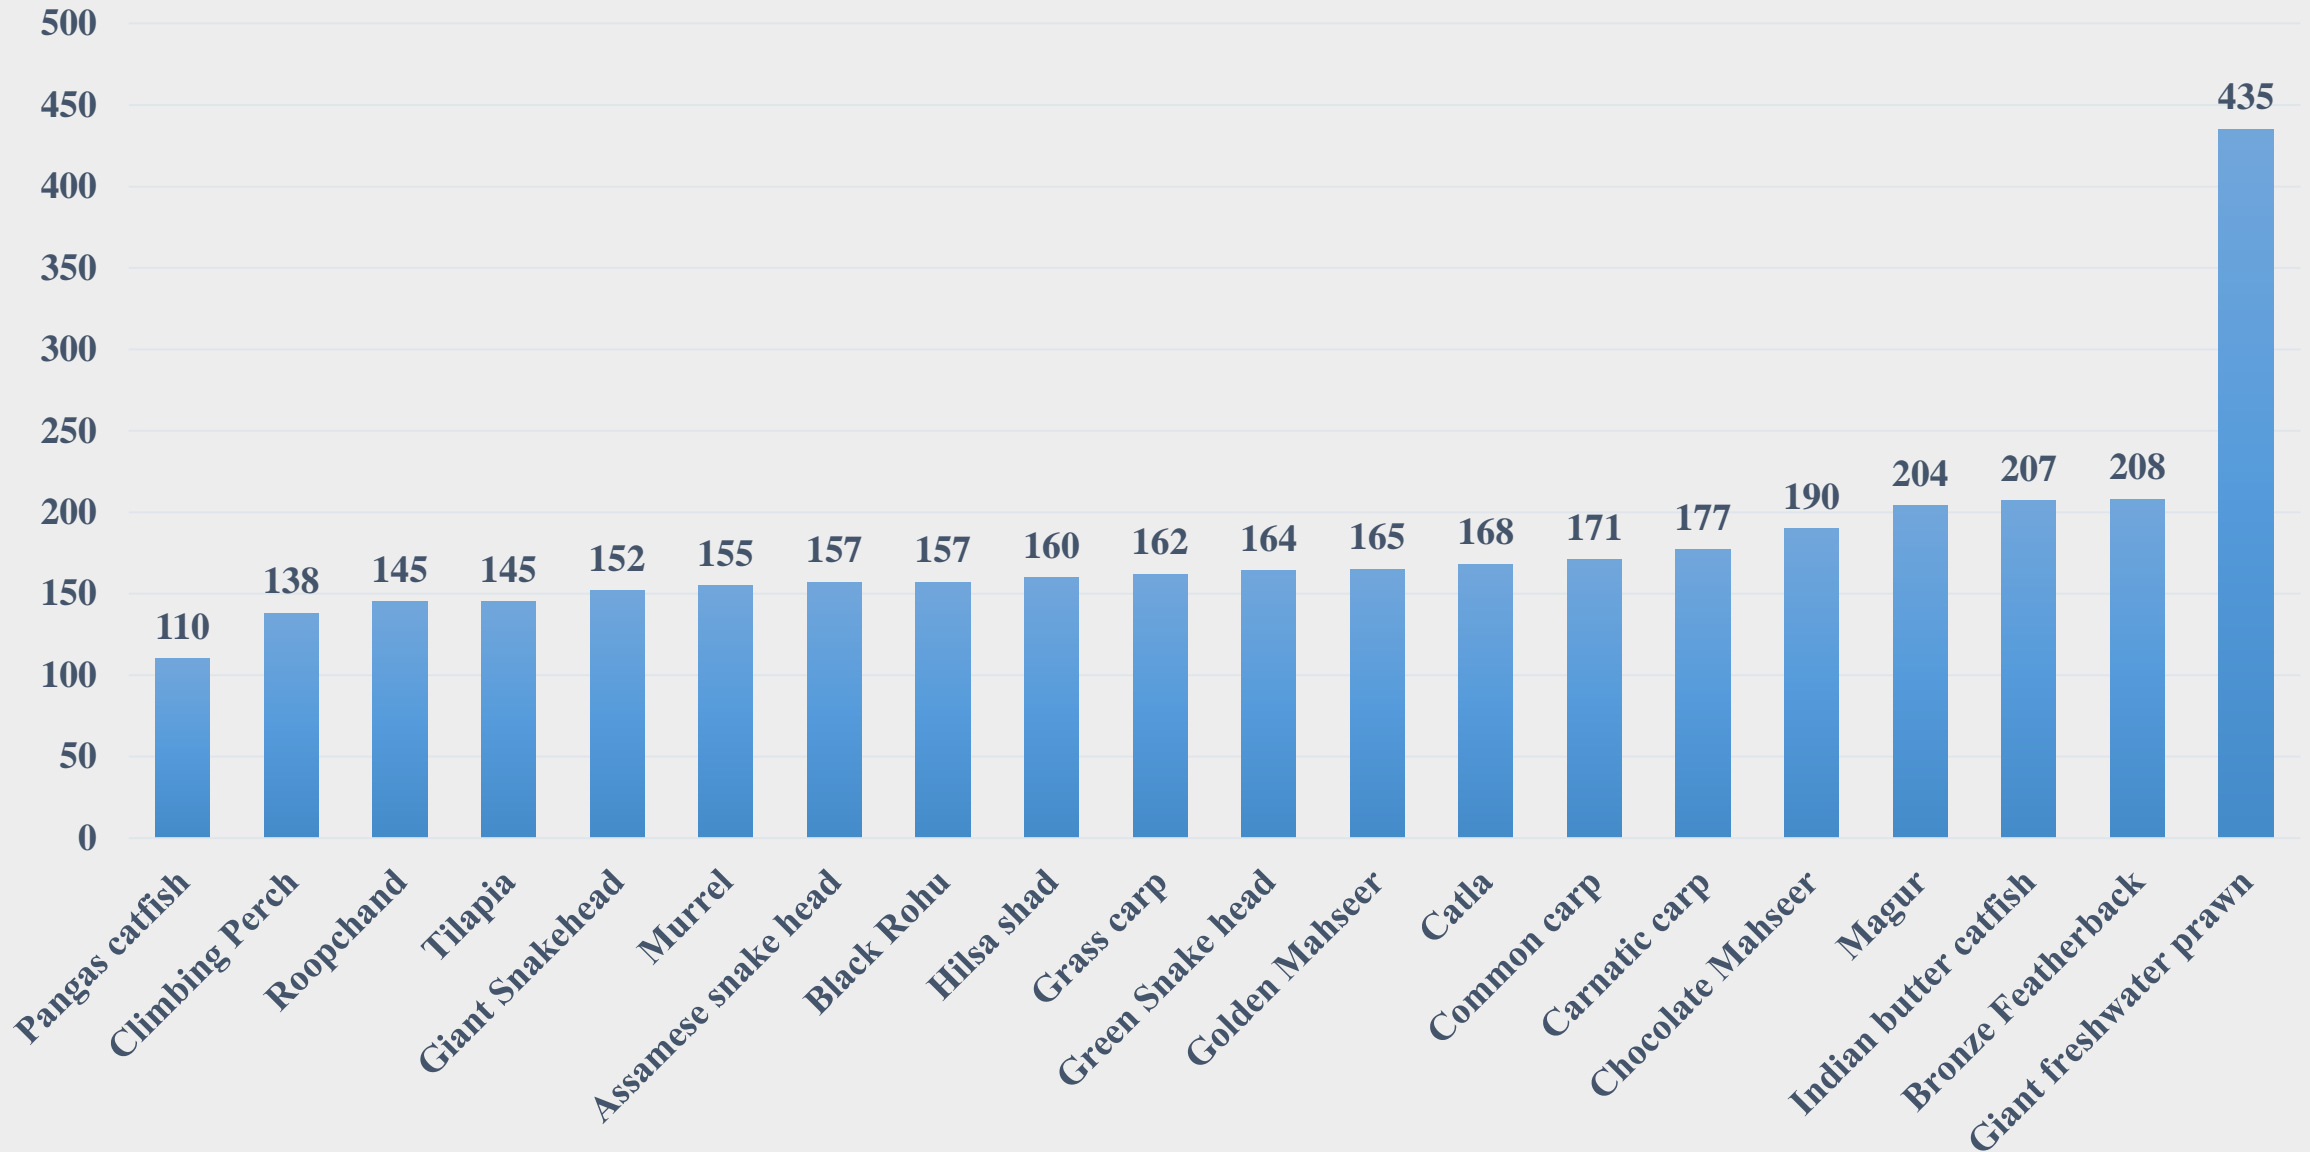

Average Retail Price (Rs. Per Kg) of Various Fish Species in Chhattisgarh

For the Period 24.11.2025 to 30.11.2025

For further details visit: <https://fmpisnfdb.in>