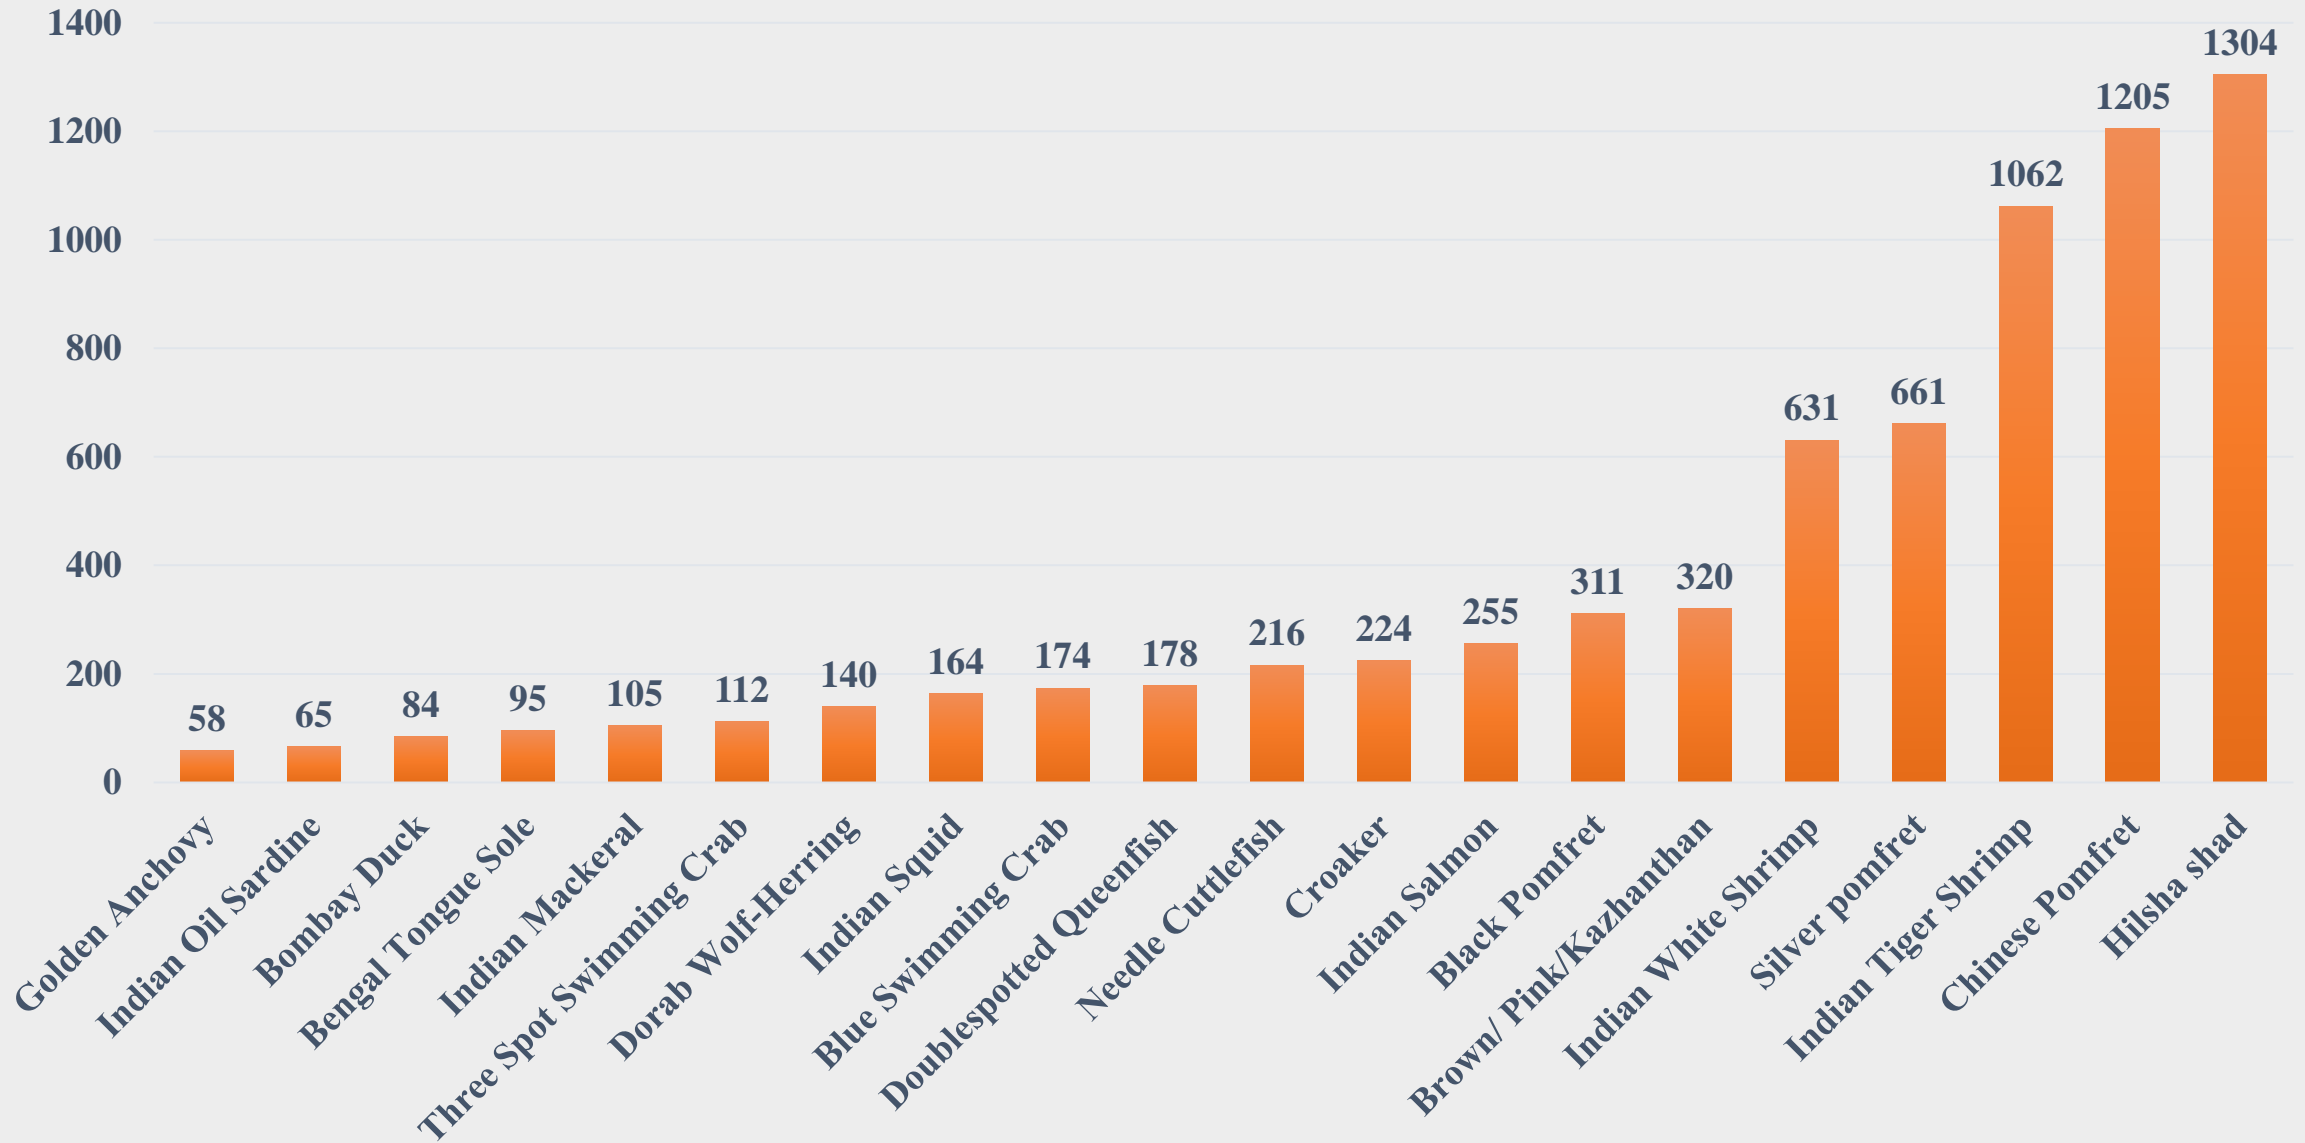

Average Price (Rs. Per Kg) of Marine Species at Fish Landing Centres in West Bengal

For the Period 24.11.2025 to 30.11.2025

Data Source: NETFISH, MPEDA