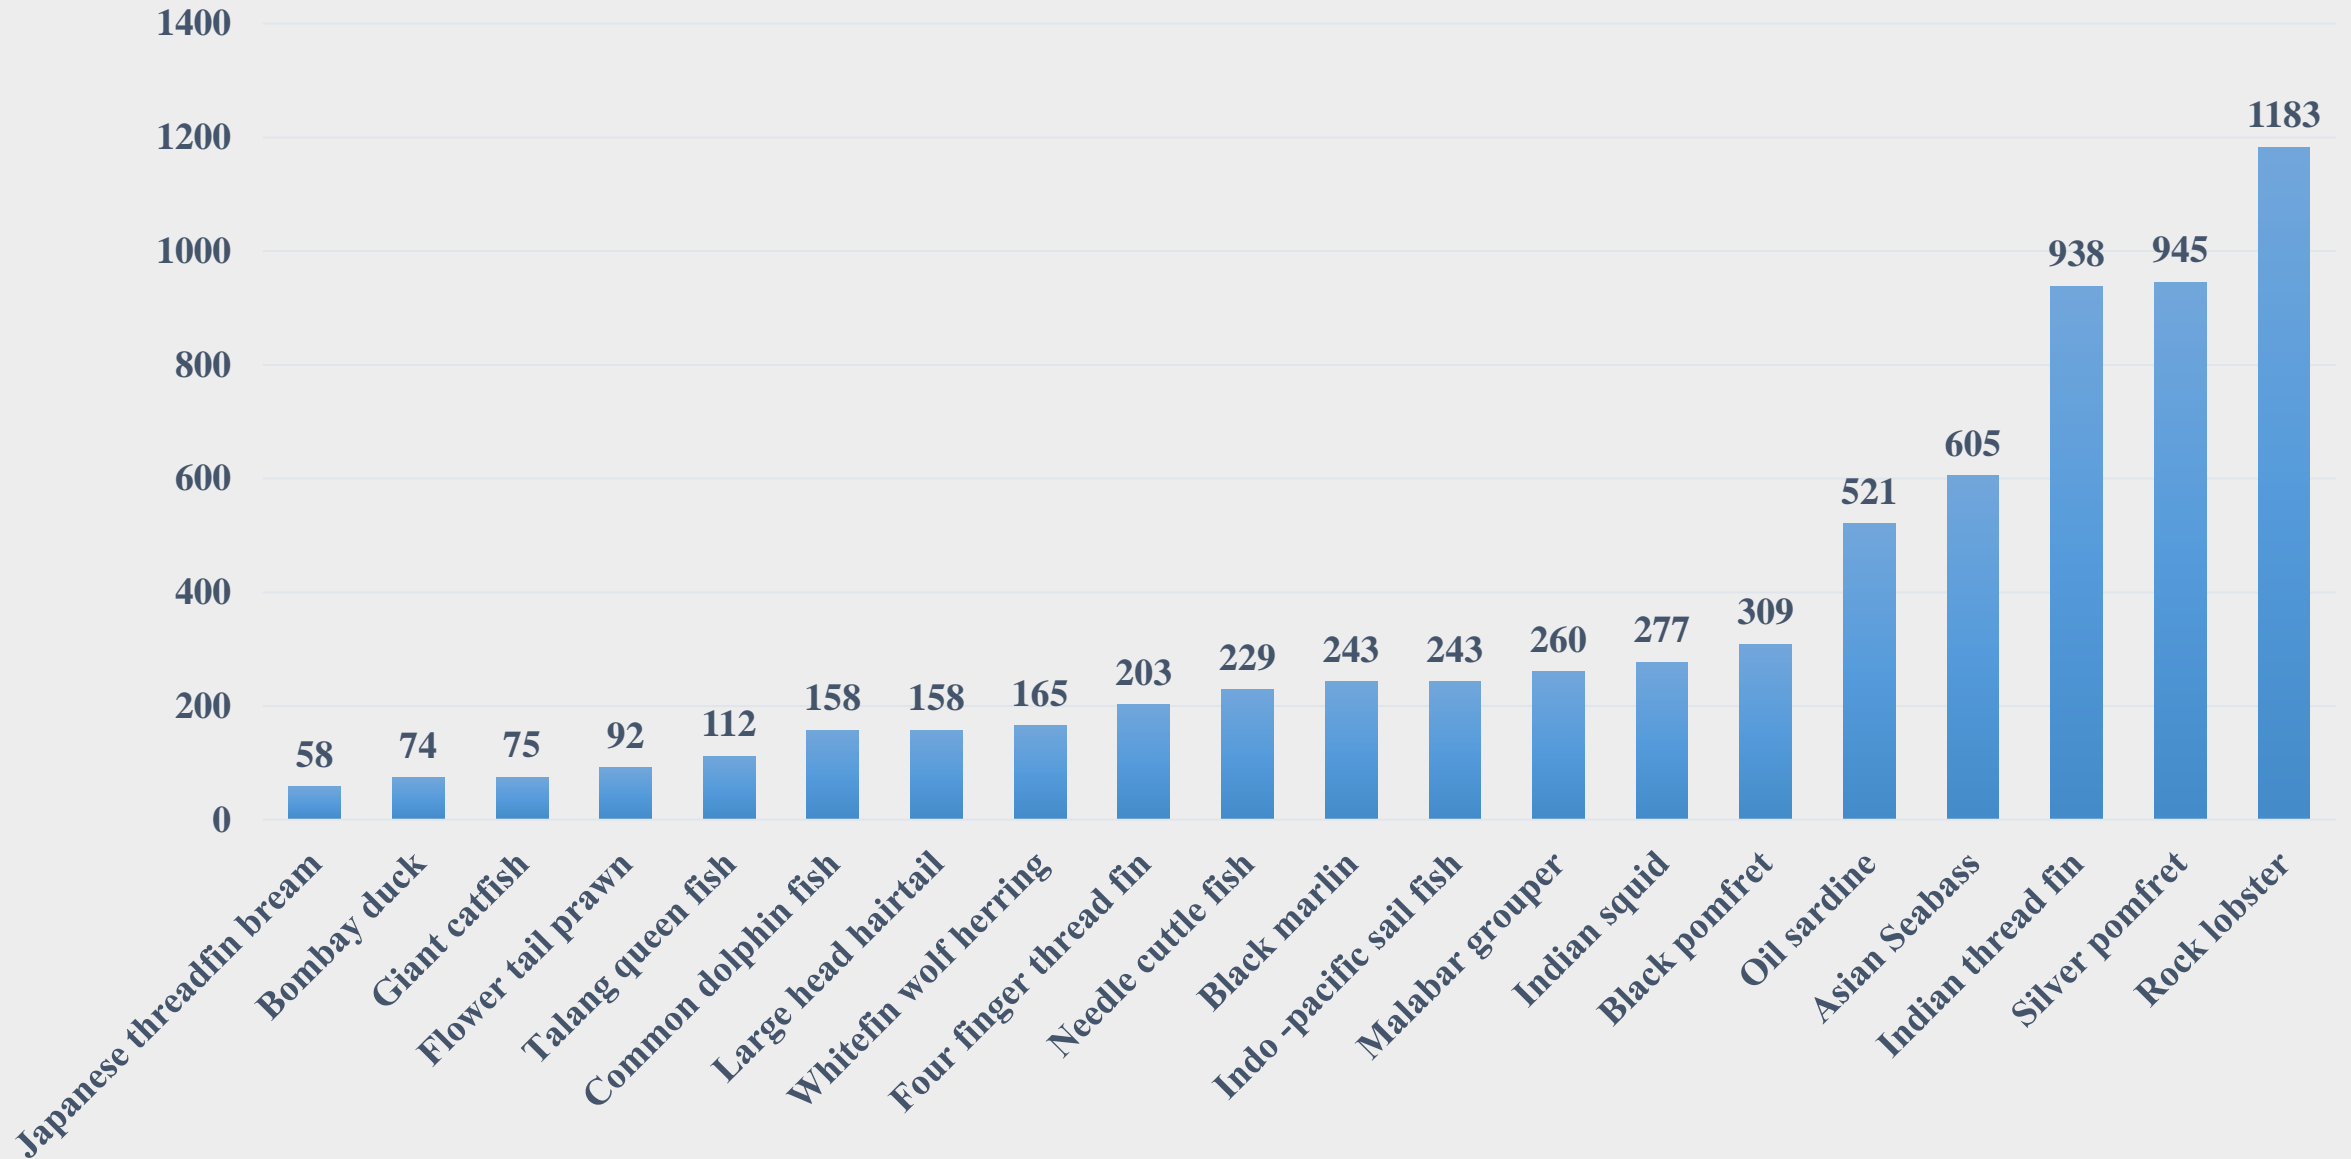

For the Period 24.11.2025 to 30.11.2025

For further details visit: <https://fmpisnfdb.in>

Average Retail Price (Rs. Per Kg) of Various Fish Species in Dadra and Nagar Haveli & Daman Diu

For the Period 24.11.2025 to 30.11.2025