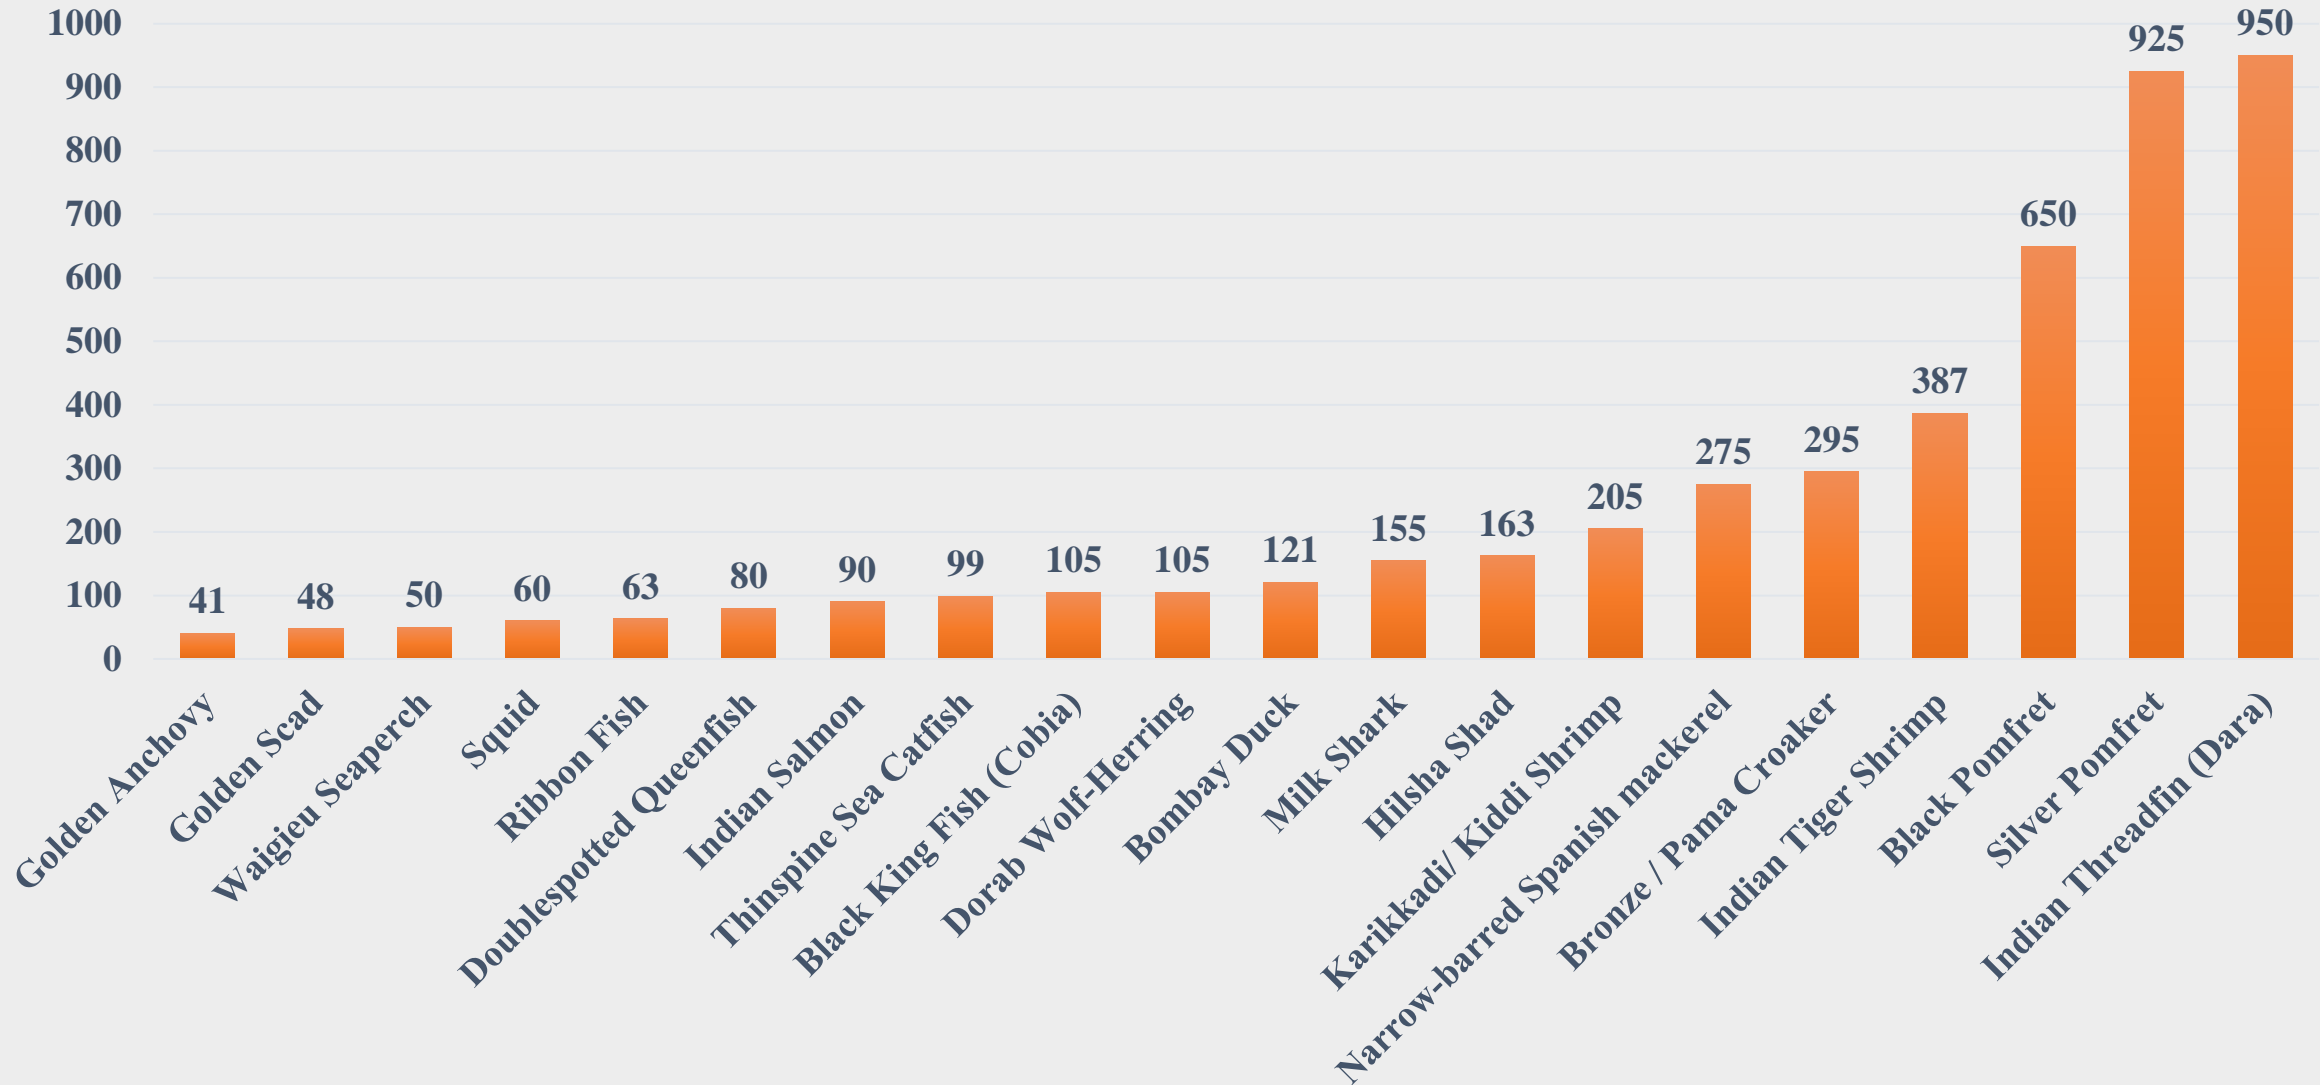

Average Price (Rs. Per Kg) of Marine Species at Fish Landing Centres in Maharashtra

For the Period 24.11.2025 to 30.11.2025

Data Source: NETFISH, MPEDA