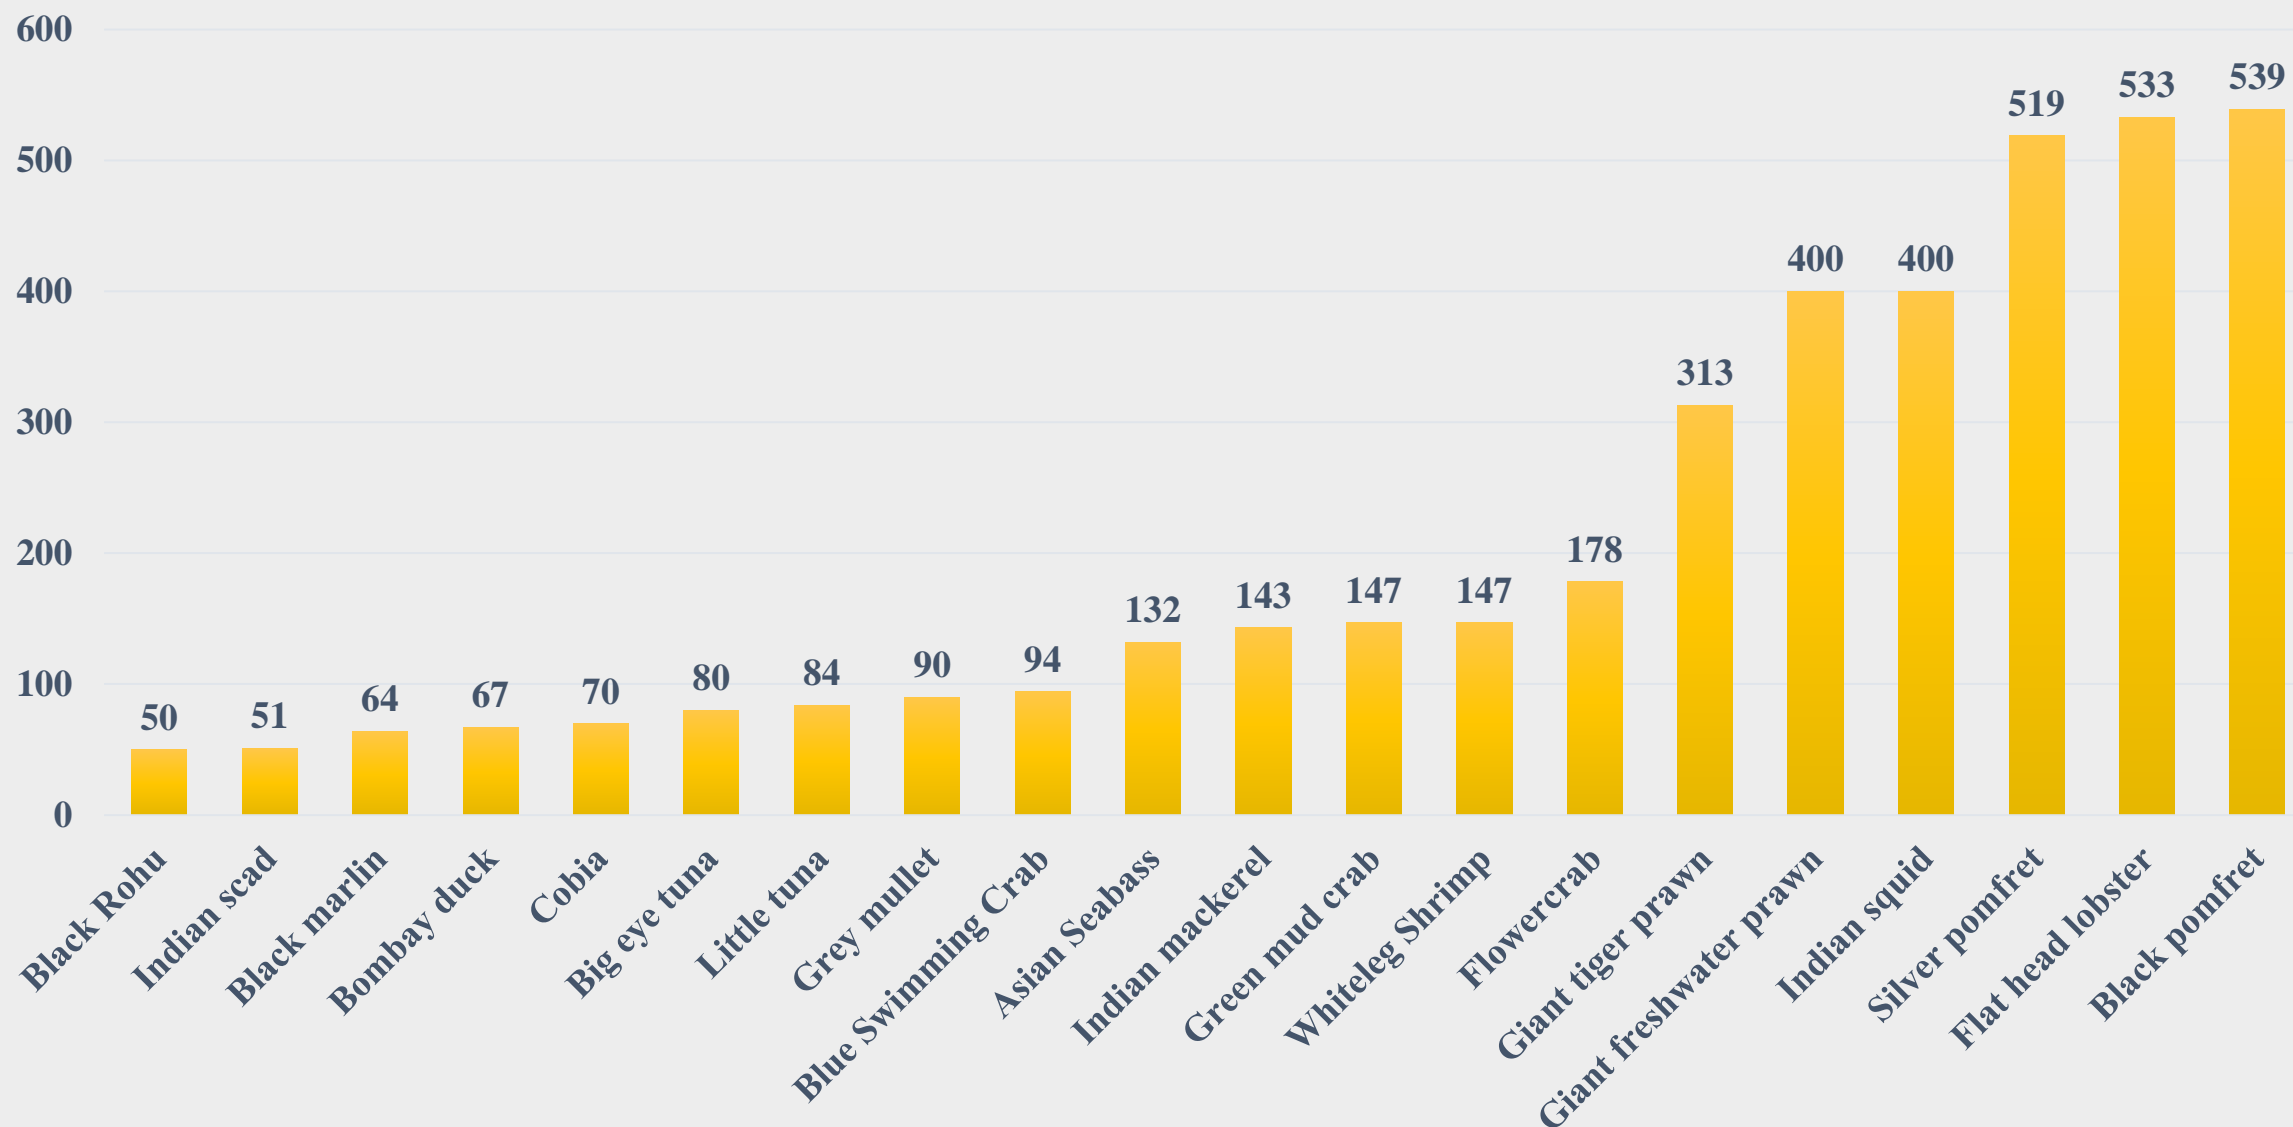

Average Wholesale Price (Rs. Per Kg) of Various Fish Species in Gujarat

For the Period 24.11.2025 to 30.11.2025

For further details visit: <https://fmpisnfdb.in>